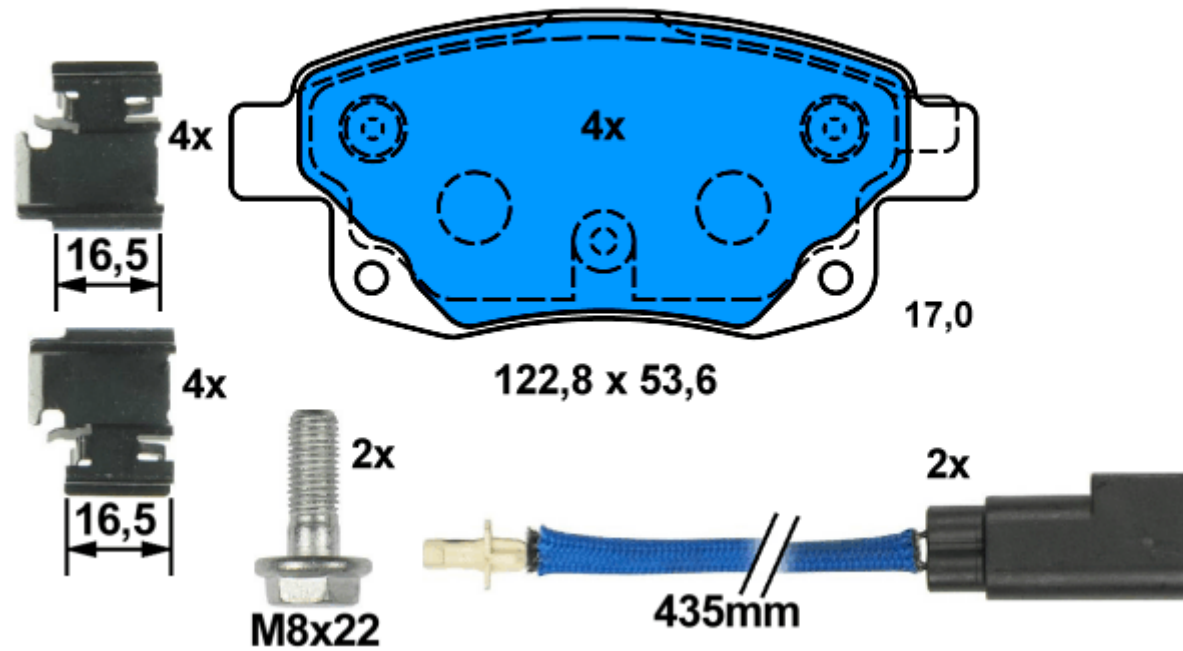

Applications:

- PEUGEOT BOXER (06-)
- FIAT DUCATO (06-)
- CITROEN JUMPER (06-)

13.0460-3835.2 603835

Applications:

FORD TRANSIT (06-)

Ate

13.0460-6917.2 606917

Applications: