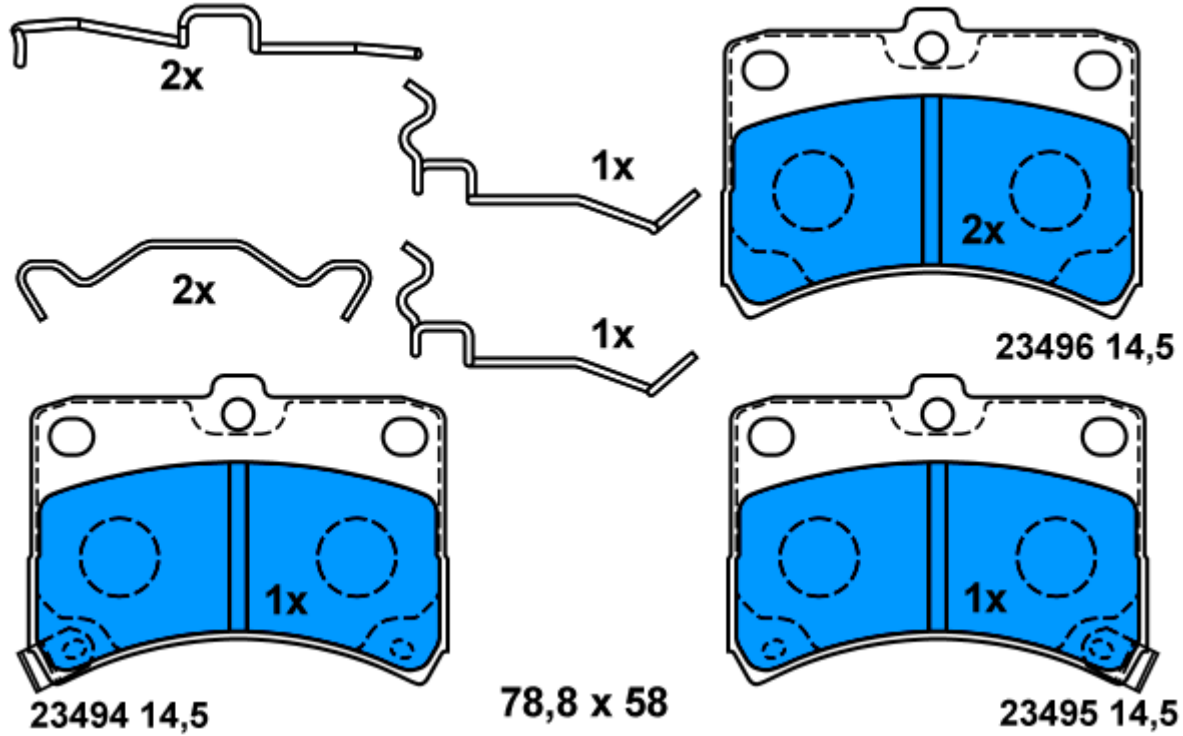

13.0460-5708.2 605708

Applications:

DAIHATSU CUORE (98-03)