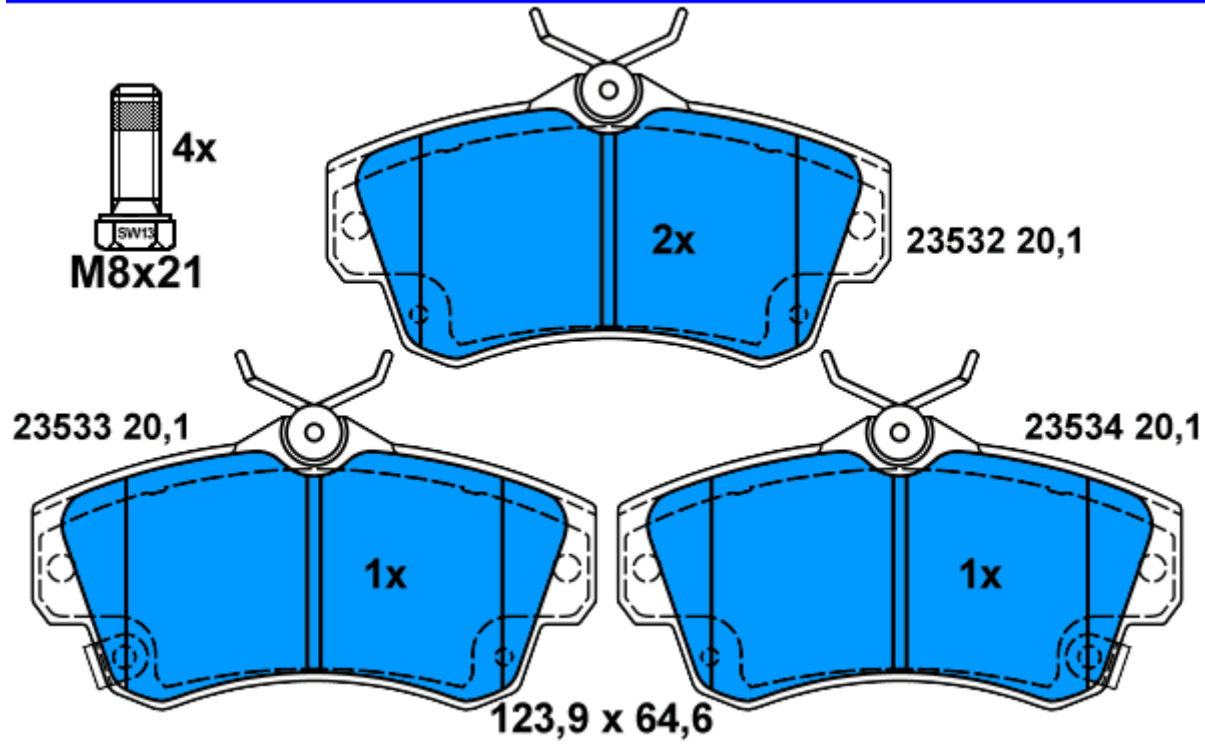

13.0460-2959.2 602959

Applications:

CHRYSLER PT CRUISER (00-)