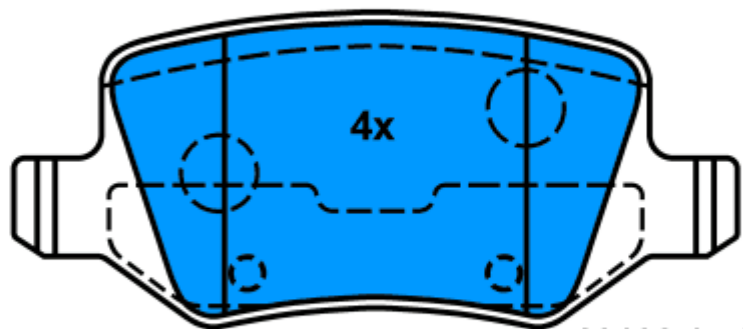

13.0460-2712.2 602712

Applications:

MERCEDES BENZ A-Klasse (W169) (04-)
MERCEDES BENZ B-Klasse (W245) (05-)

23138 14,6

95,6 x 41,3