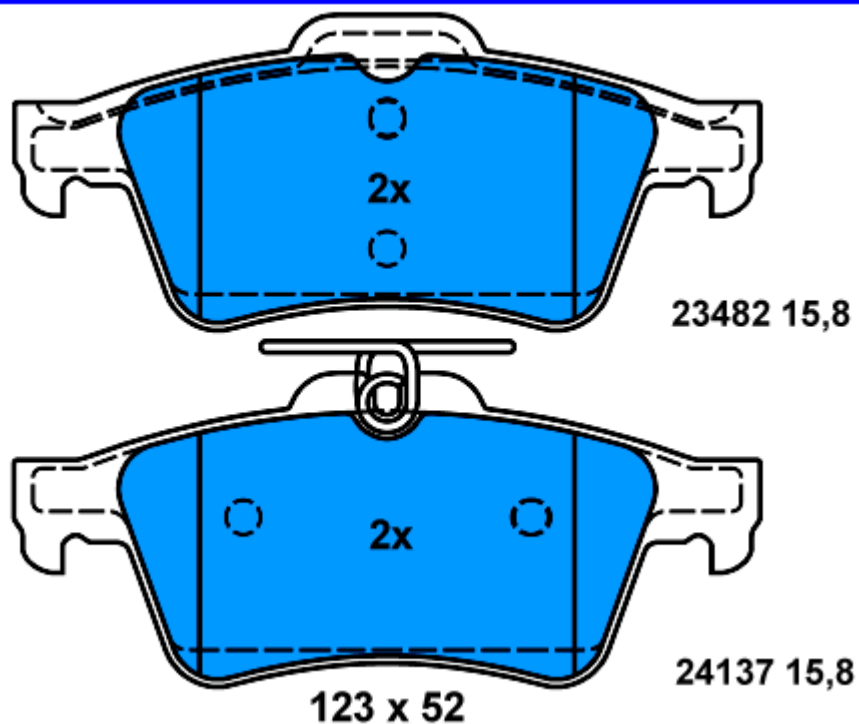

NEW ATE PAD ON STOCK

13.0460-7256.2 607256

General applications - Details see Detail List

AUDI A4 (B8) Avant (08-)
AUDI A4 (B8) Limousine (07-)
AUDI A5 (07-)

NEW ATE PAD ON STOCK

13.0460-7253.2 607253

General applications - Details see Detail List