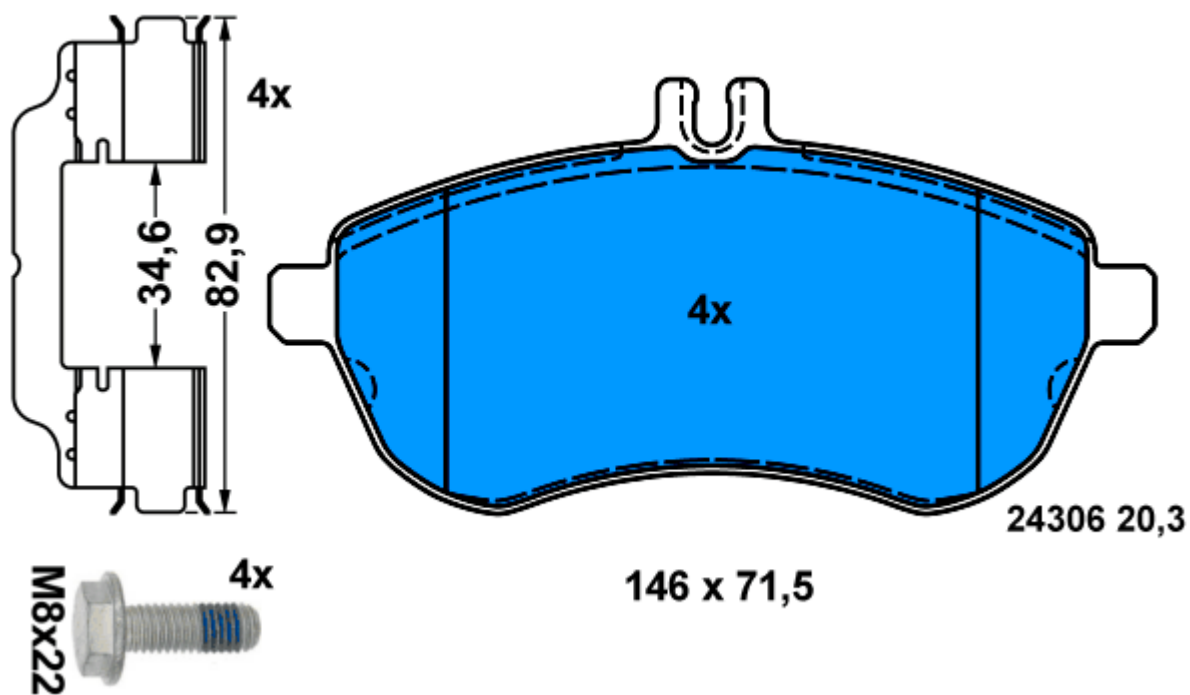

NEW ATE PAD ON STOCK

13.0460-2732.2 602732

General applications - Details see Detail List

MERCEDES BENZ C-Klasse (S204) Kombi (07-)
MERCEDES BENZ C-Klasse (W204) Limousine (07-)