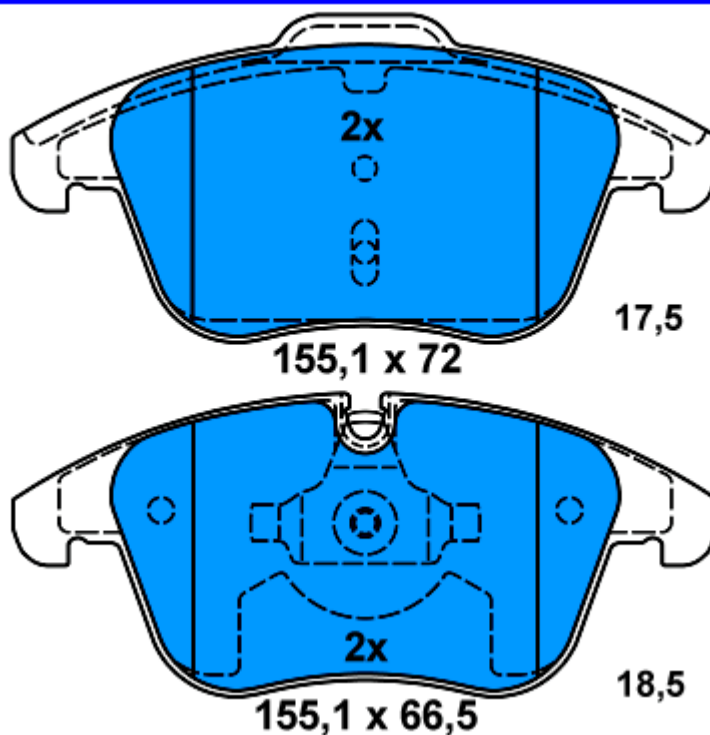

NEW ATE PAD ON STOCK

13.0460-7252.2 607252

General applications - Details see Detail List

CITROEN C5 III Kombi (X7) (08-)
CITROEN C5 III Limousine (X7) (08-)