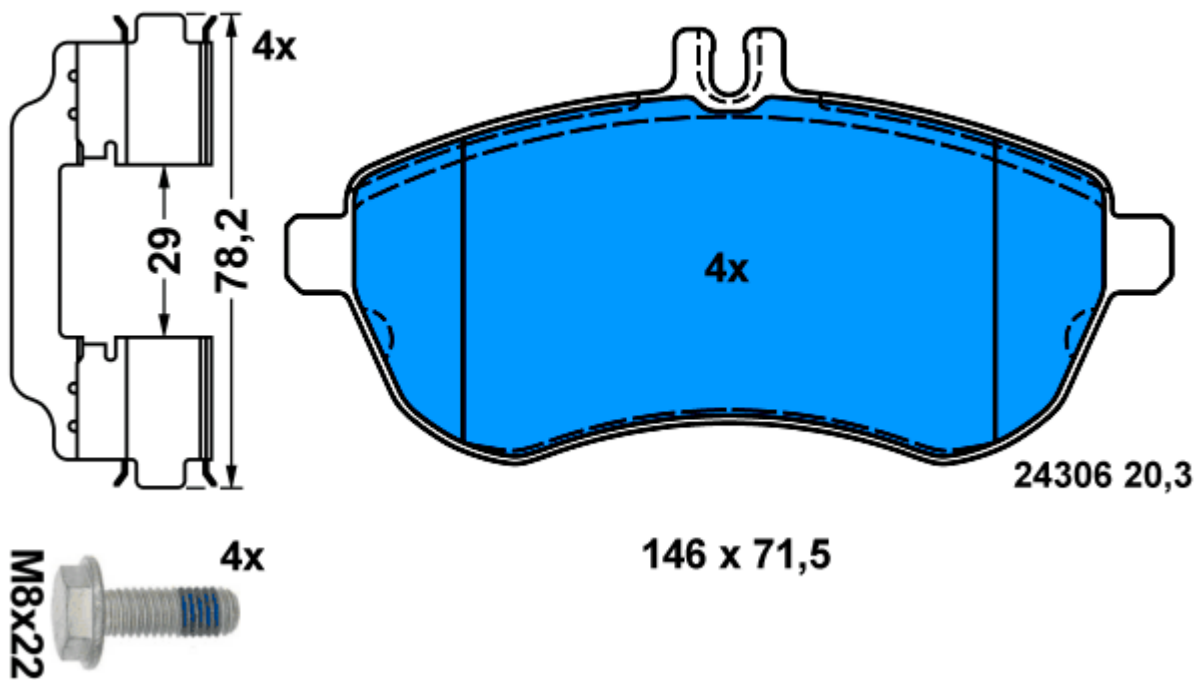

NEW ATE PAD ON STOCK

13.0460-2733.2 602733

General applications - Details see Detail List

MERCEDES BENZ C-Klasse (S204) Kombi (07-)
MERCEDES BENZ C-Klasse (W204) Limousine (07-)