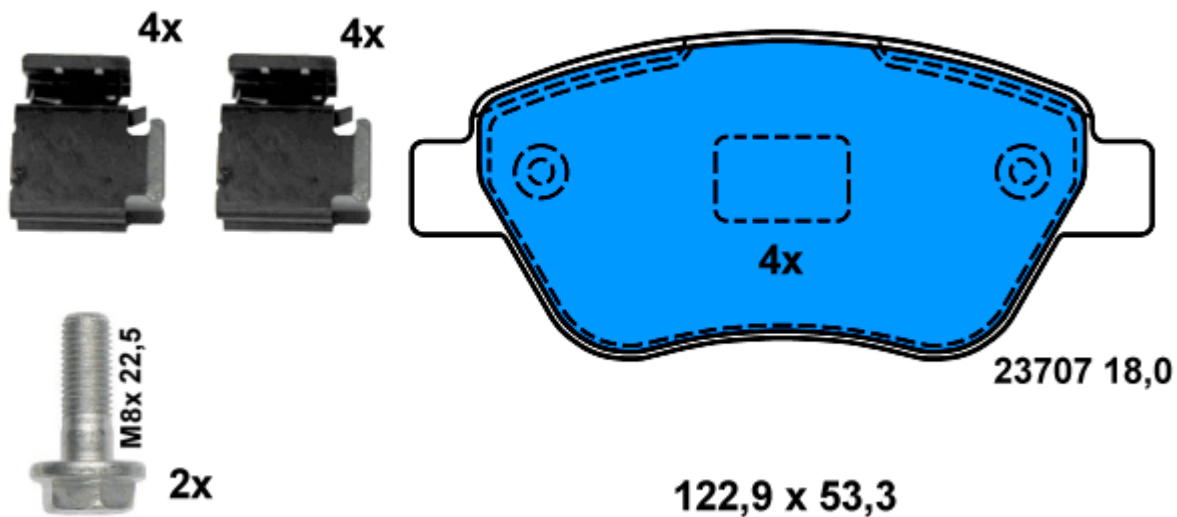

NEW ATE PAD ON STOCK

13.0460-3850.2 603850

General applications - Details see Detail List

FIAT PANDA (03-)
FIAT PANDA SUV (06-)