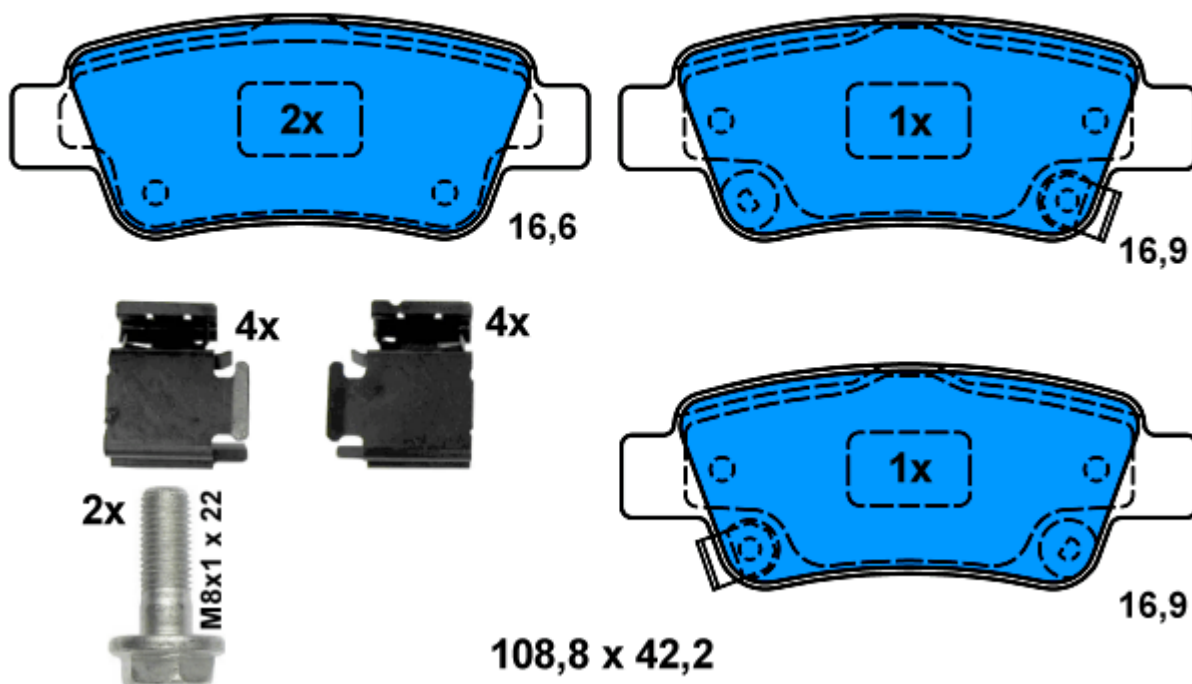

General applications - Details see Detail List

PORSCHE BOXSTER (987) (05-)
PORSCHE CAYMAN (987C) (05-)

NEW ATE PAD ON STOCK

13.0460-5754.2 605754

General applications - Details see Detail List

HONDA CR-V III (07-)