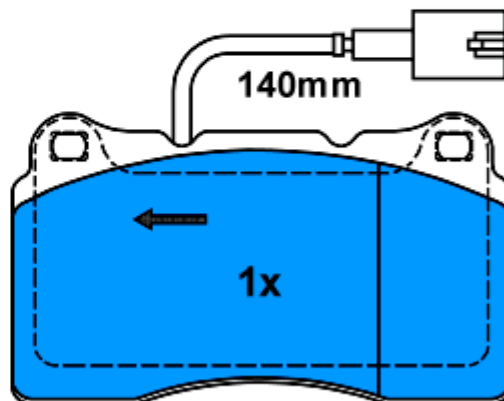

NEW ATE PAD ON STOCK

13.0460-4851.2 604851

23092 16,0

23092 16,0

131,8 x 77,2

23111 16,0

General applications - Details see Detail List

ALFA ROMEO 159 (05-)