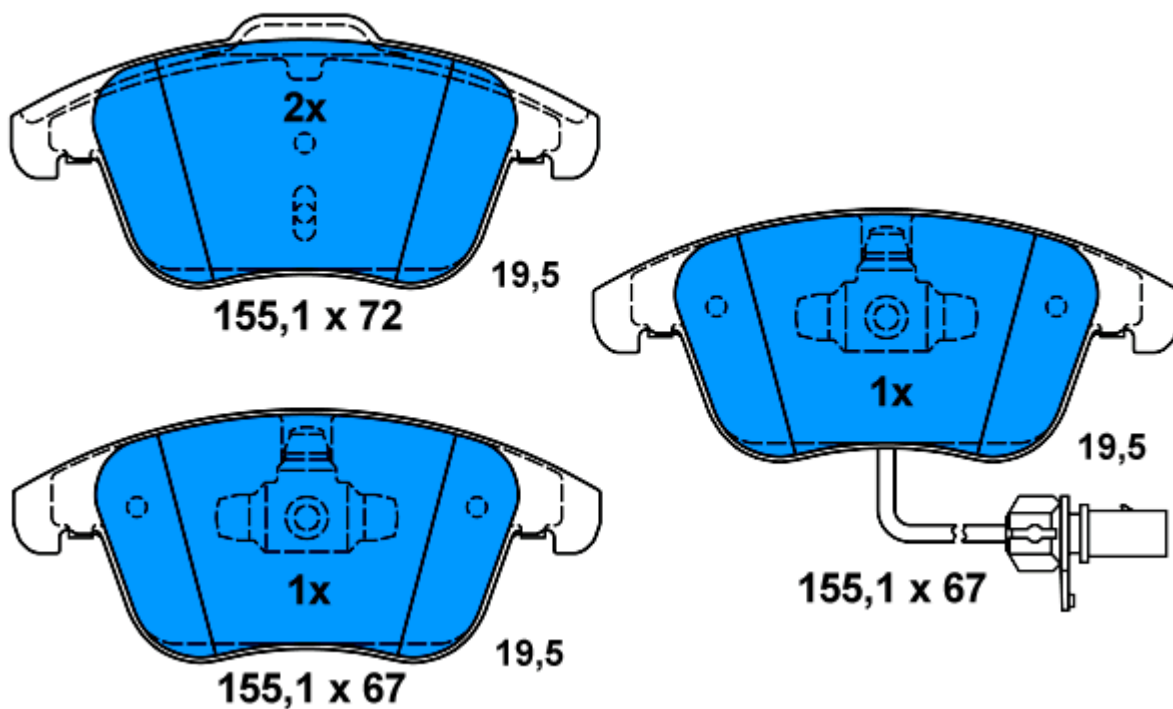

NEW ATE PAD ON STOCK

13.0460-7256.2 607256

General applications - Details see Detail List

AUDI A4 (B8) Avant (08-)
AUDI A4 (B8) Limousine (07-)
AUDI A5 (07-)