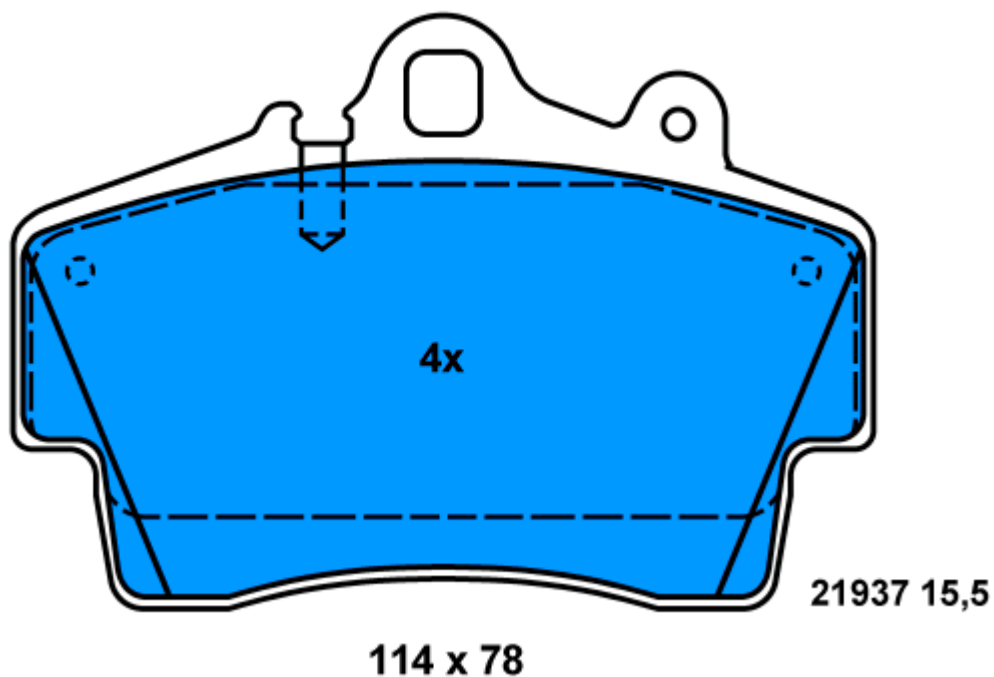

NEW ATE PAD ON STOCK

13.0460-4815.2 604815

General applications - Details see Detail List

PORSCHE BOXSTER (987) (05-)
PORSCHE CAYMAN (987C) (05-)