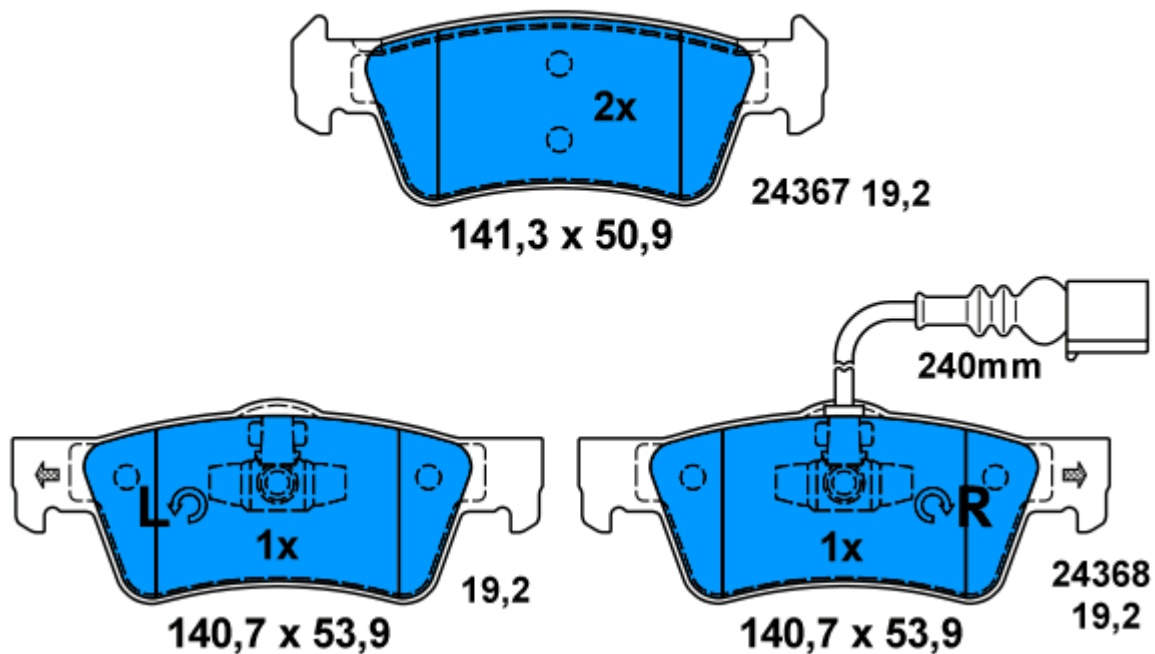

NEW ATE PAD ON STOCK

13.0460-7247.2 607247

General applications - Details see Detail List

VOLKSWAGEN TOUAREG (03-)