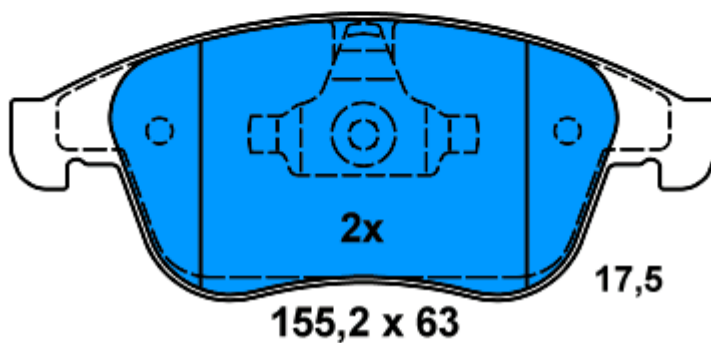

NEW ATE PAD ON STOCK

13.0460-7250.2 607250

General applications - Details see Detail List

RENAULT LAGUNA III Coupe (07-)
RENAULT LAGUNA III Grandtour (07-)
RENAULT LAGUNA III Limousine (07-)