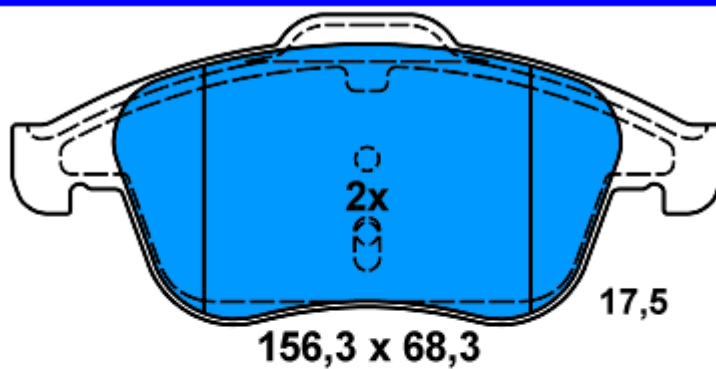

NEW ATE PAD ON STOCK

13.0460-7250.2 607250

General applications - Details see Detail List

RENAULT LAGUNA III Coupe (07-)
RENAULT LAGUNA III Grandtour (07-)
RENAULT LAGUNA III Limousine (07-)