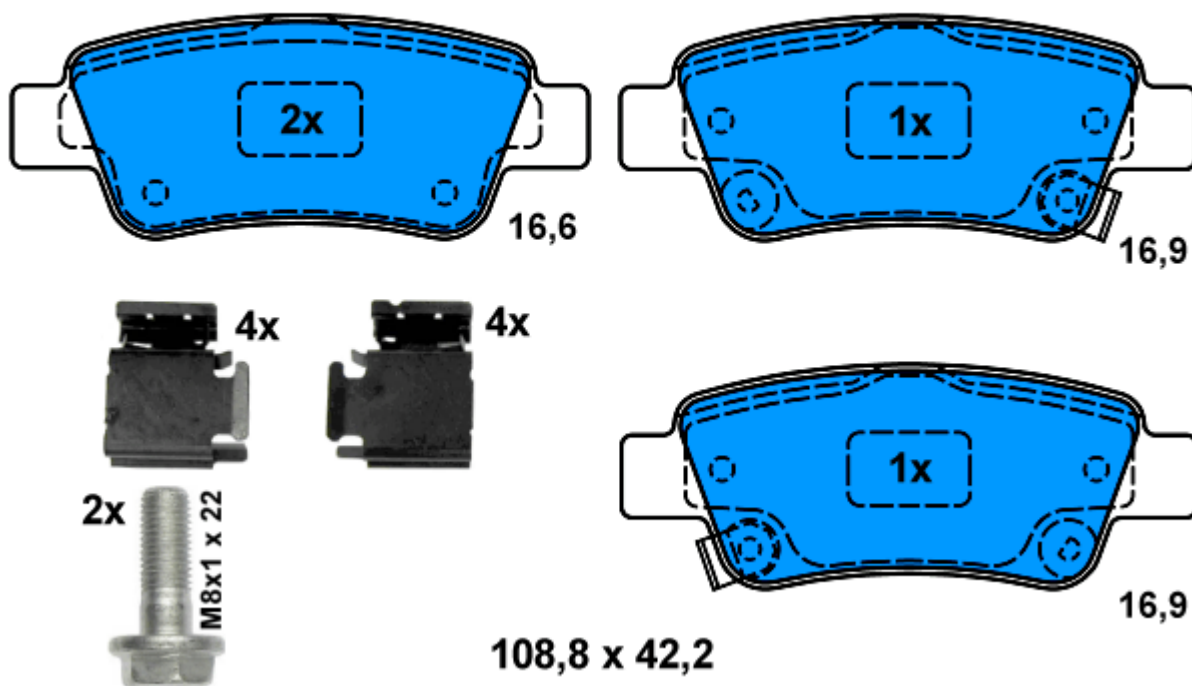

NEW ATE PAD ON STOCK

13.0460-5754.2 605754

General applications - Details see Detail List

HONDA CR-V III (07-)