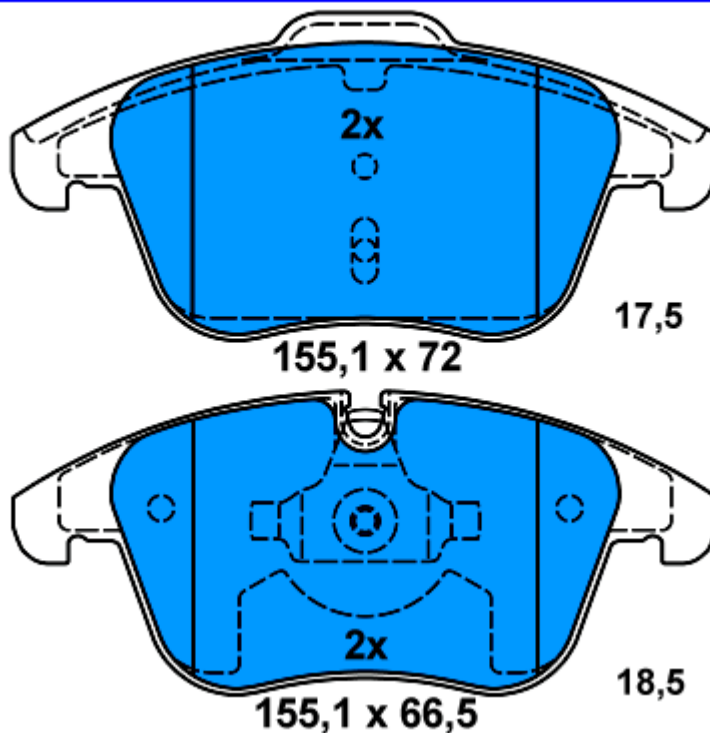

NEW ATE PAD ON STOCK

13.0460-7252.2 607252

General applications - Details see Detail List

CITROEN C5 III Kombi (X7) (08-)
CITROEN C5 III Limousine (X7) (08-)