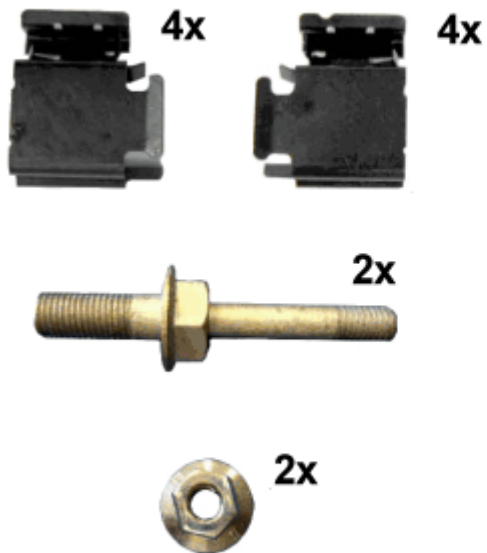

NEW ATE PAD ON STOCK

13.0460-3848.2 603848

24349 17,6

101,8 x 47,1

General applications - Details see Detail List

OPEL CORSA D / Vauxhall Corsa MK III (06-)