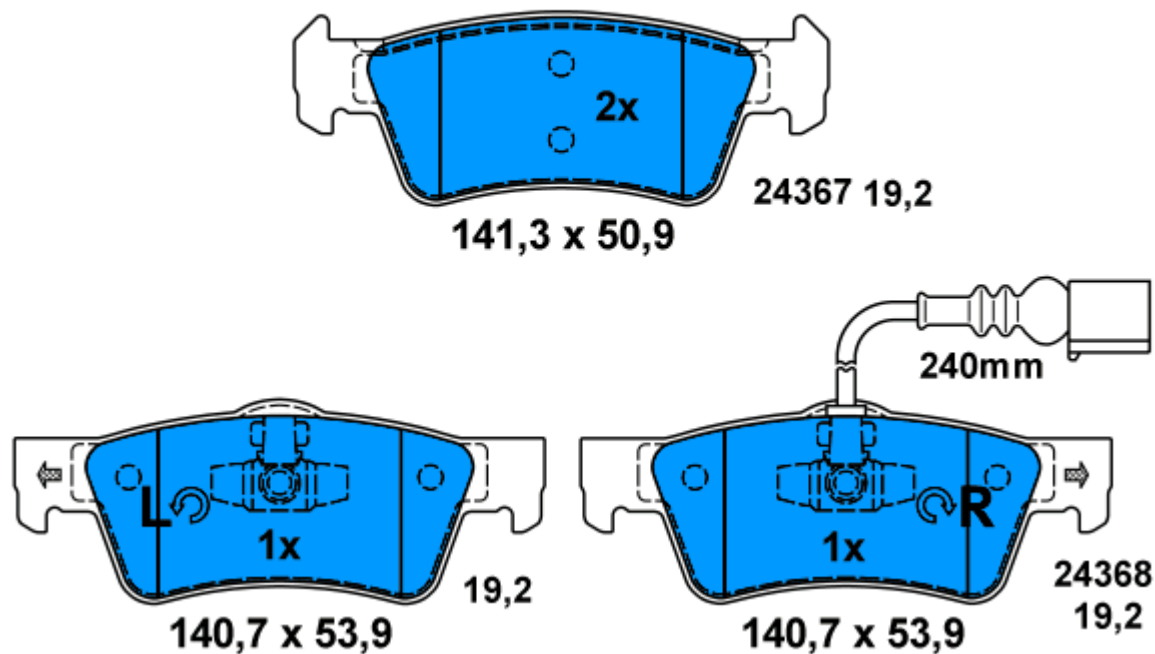

NEW ATE PAD ON STOCK

13.0460-7247.2 607247

General applications - Details see Detail List

VOLKSWAGEN TOUAREG (03-)