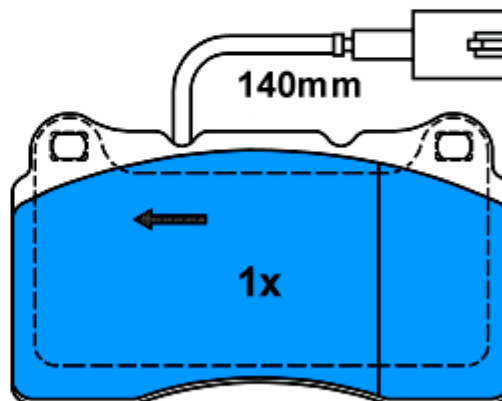

NEW ATE PAD ON STOCK

13.0460-4851.2 604851

23092 16,0

23092 16,0

131,8 x 77,2

23111 16,0

General applications - Details see Detail List

ALFA ROMEO 159 (05-)