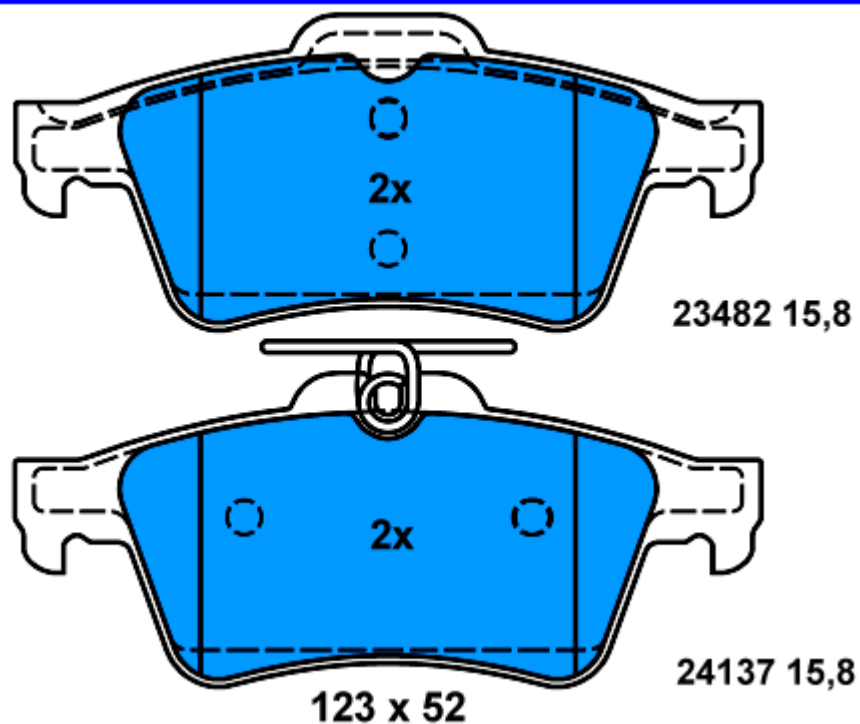

NEW ATE PAD ON STOCK

13.0460-7253.2 607253

General applications - Details see Detail List

CITROEN C5 III Kombi (X7) (08-)
CITROEN C5 III Limousine (X7) (08-)