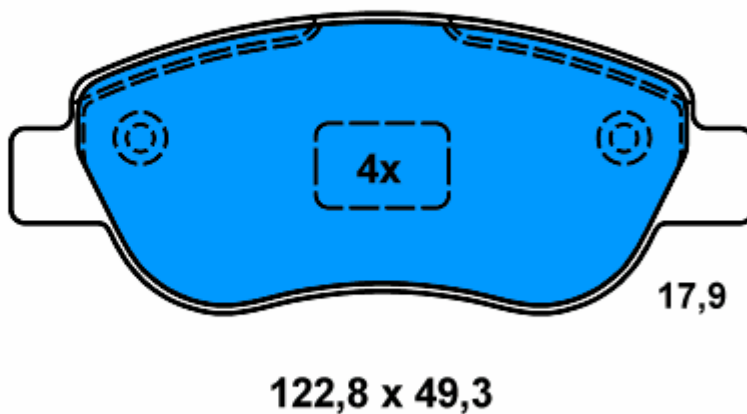

NEW ATE PAD ON STOCK

13.0460-3849.2 603849

General applications - Details see Detail List

FIAT ALBEA (02-)