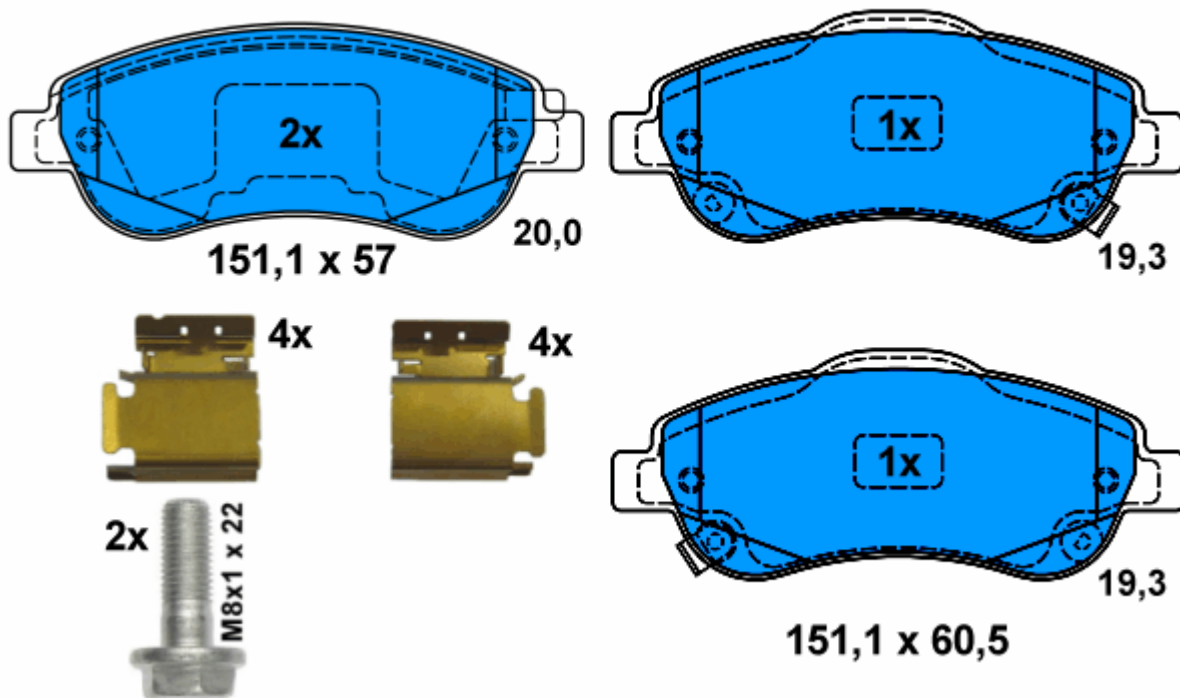

NEW ATE PAD ON STOCK

13.0460-5753.2 605753

General applications - Details see Detail List

HONDA CR-V III (07-)