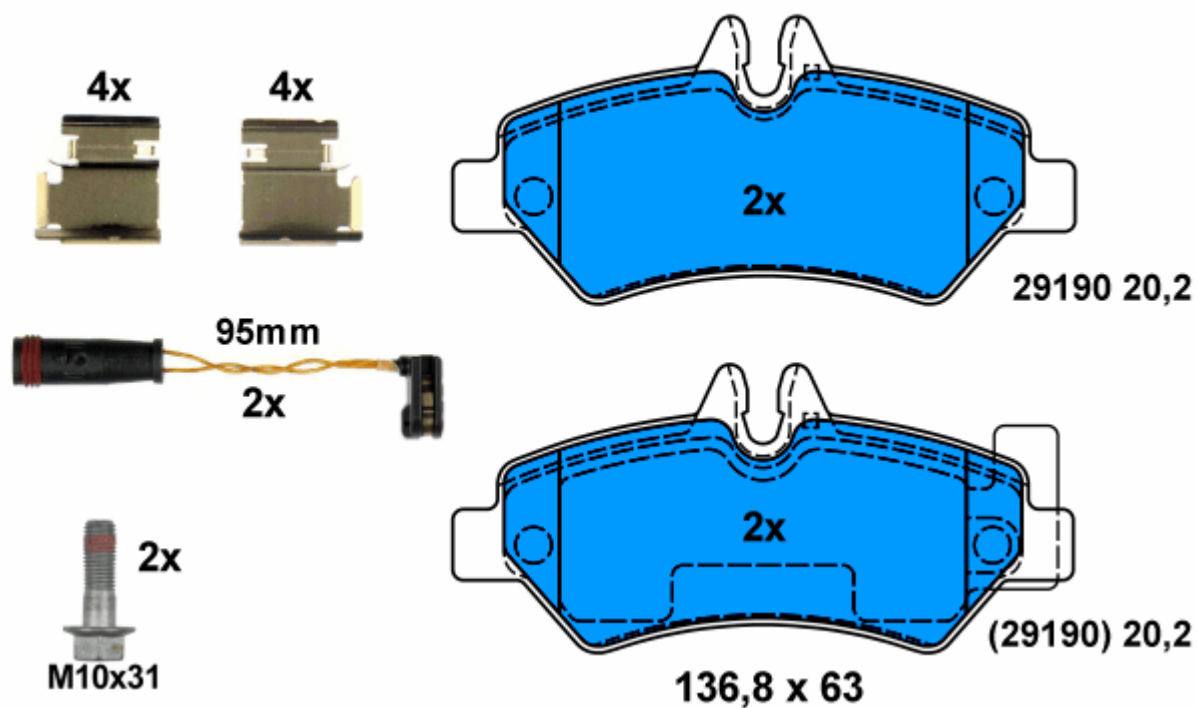

NEW ATE PAD ON STOCK

13.0460-3837.2 603837

General applications - Details see Detail List

MERCEDES BENZ Transporter (BM 906) SPRINTER (06-)