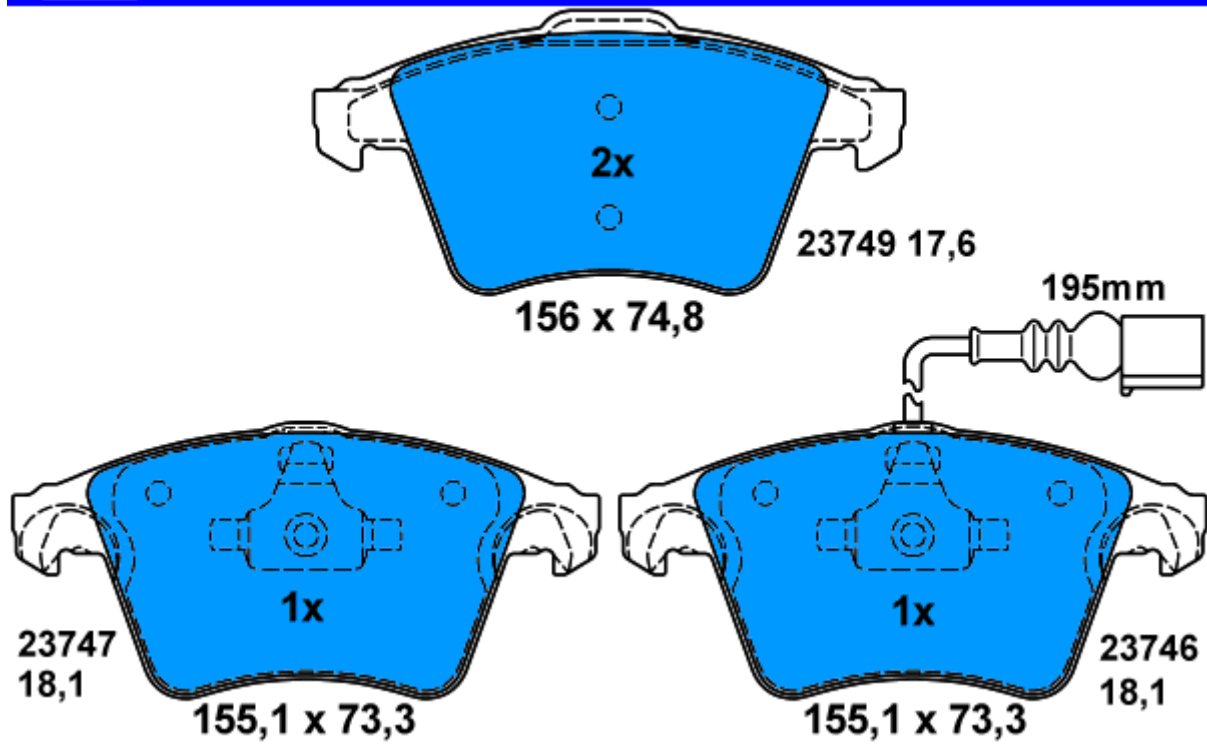

13.0460-7240.2 607240

Applications:

VOLKSWAGEN TRANSPORTER (T5) (03-)