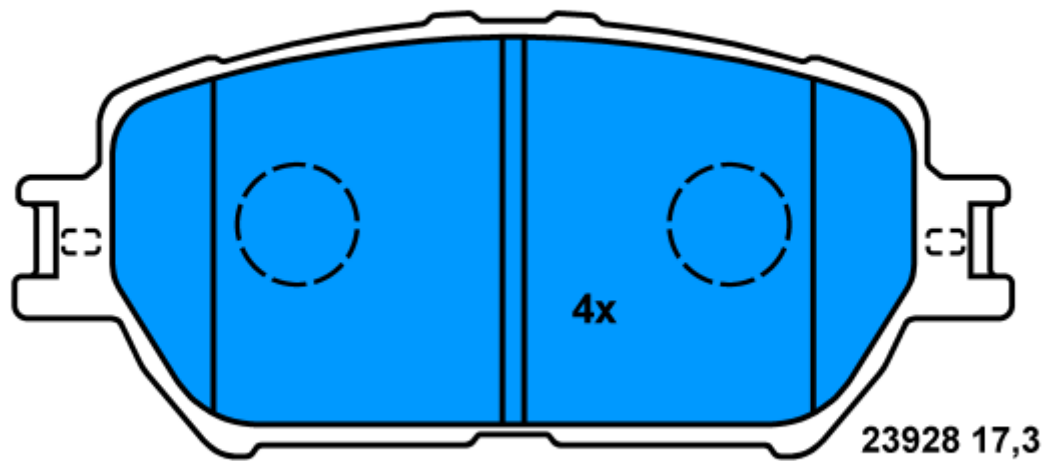

Ate

13.0460-5743.2 605743

Applications:

TOYOTA CAMRY (01-05)

131,4 x 58,5

23928 17,3