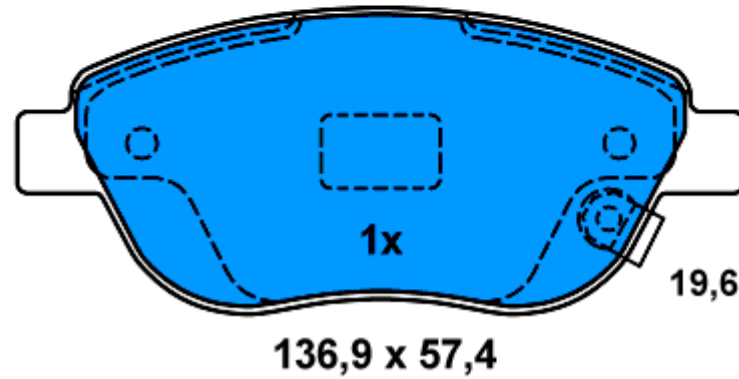

13.0460-3840.2 603840

Applications:

OPEL CORSA D / Vauxhall Corsa MK III (06-)