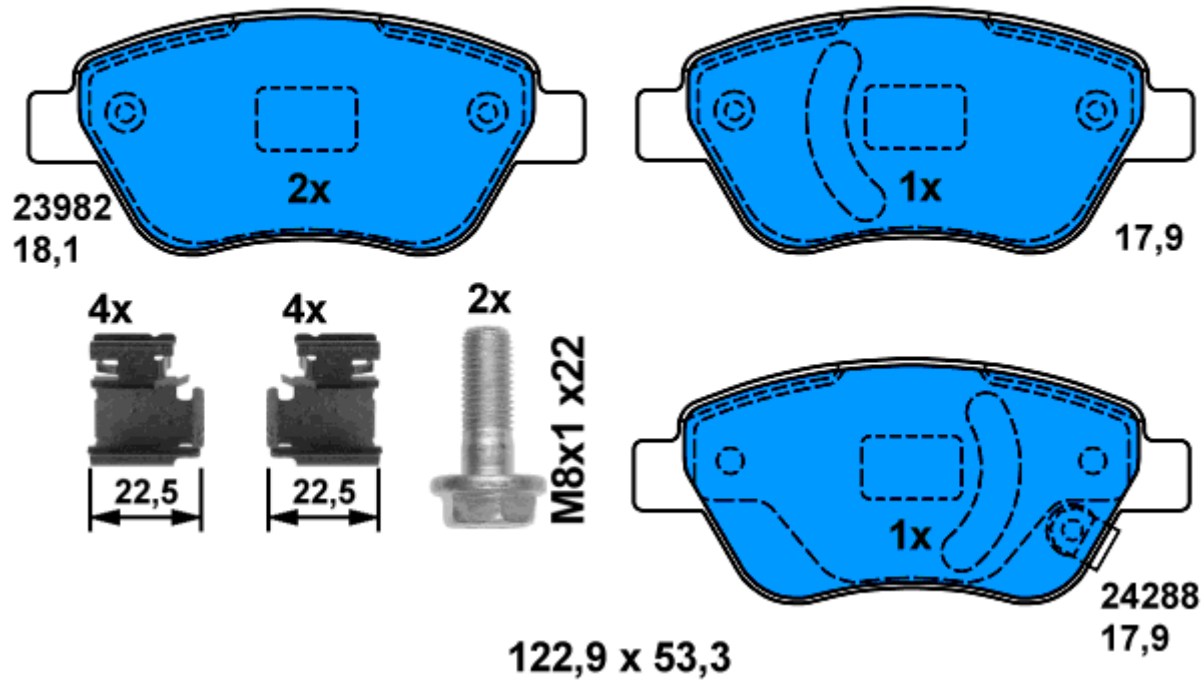

13.0460-3839.2 603839

Applications:

OPEL CORSA D / Vauxhall Corsa MK III (06-)