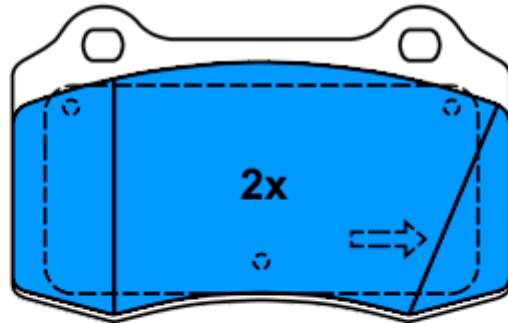

13.0460-4832.2 604832

Applications:
FORD FOCUS I (98-04)