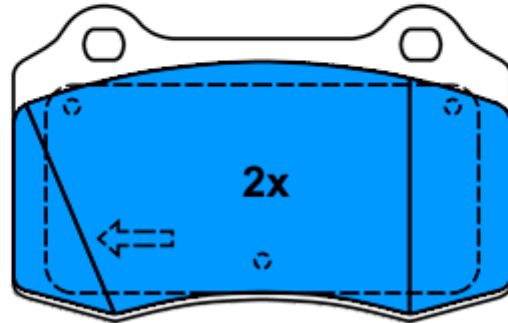

13.0460-4832.2 604832

Applications:
FORD FOCUS I (98-04)

21381 18,0

21381 18,0

109,7 x 69,2