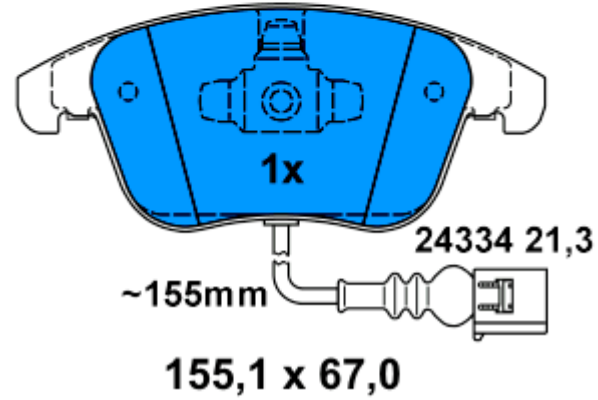

13.0460-7242.2 607242

Applications:

VOLKSWAGEN TIGUAN (07-)