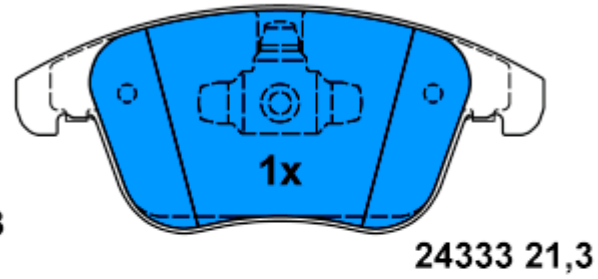

13.0460-7242.2 607242

Applications:

VOLKSWAGEN TIGUAN (07-)