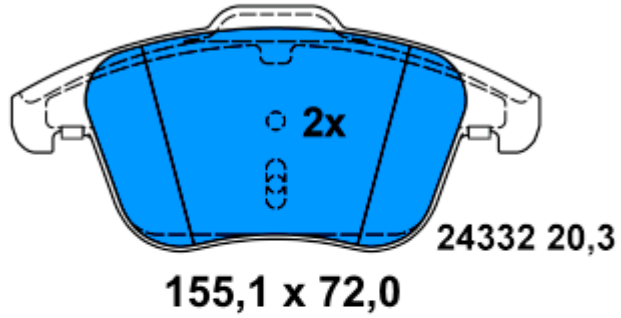

13.0460-7242.2 607242

Applications:

VOLKSWAGEN TIGUAN (07-)