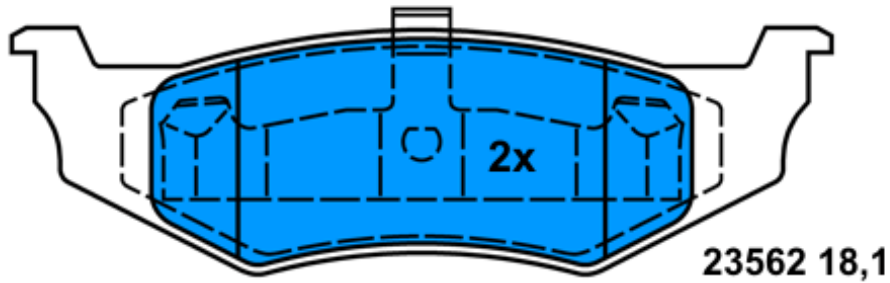

13.0460-8010.2 608010

Applications:

CHRYSLER PT CRUISER (00-)

133,6 x 39,9

Ate 13.0460-5779.2 605779

Applications:
HYUNDAI ACCENT (05-)