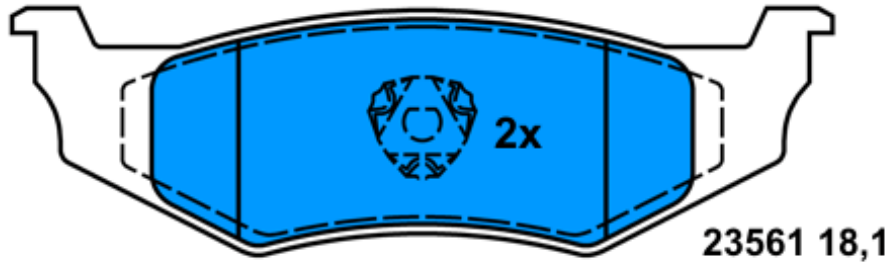

13.0460-8010.2 608010

Applications:

CHRYSLER PT CRUISER (00-)

133,6 x 39,9

Ate 13.0460-5779.2 605779

Applications:
HYUNDAI ACCENT (05-)