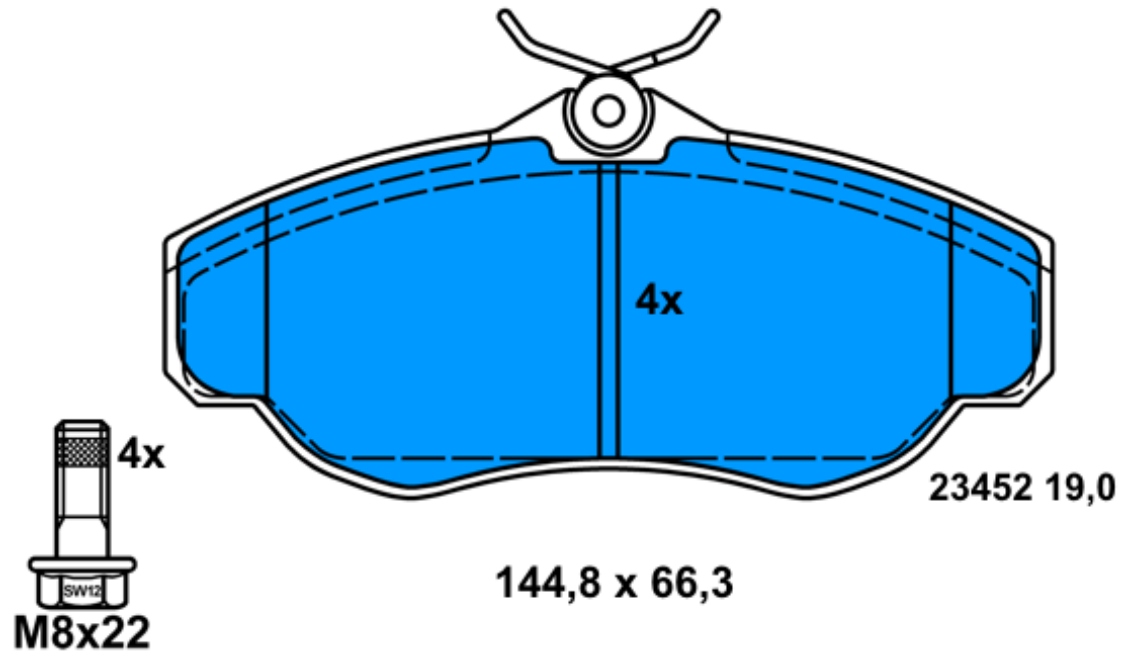

13.0460-2720.2 602720

Applications:

LAND ROVER DISCOVERY II (94-04)
LAND ROVER RANGE ROVER II (LP) (94-02)