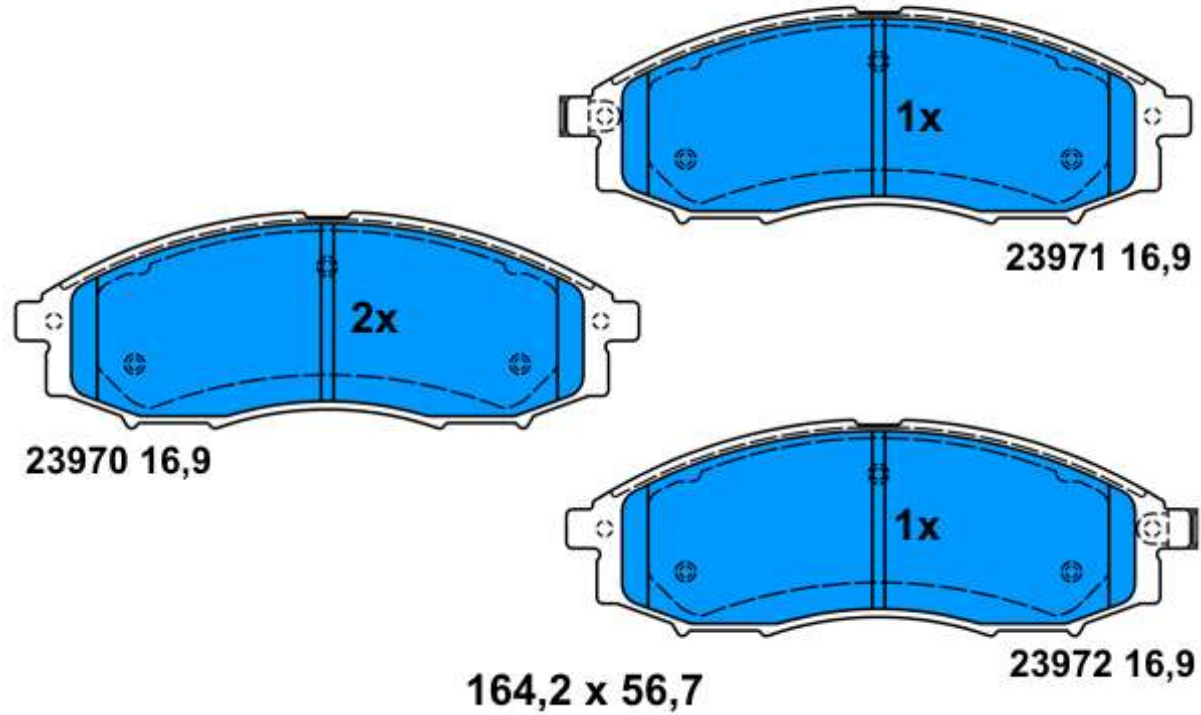

13.0460-5632.2 605632

Applications:

NISSAN PICK-UP (D22) (98-07)
NISSAN PICK-UP (D22S) (06-)