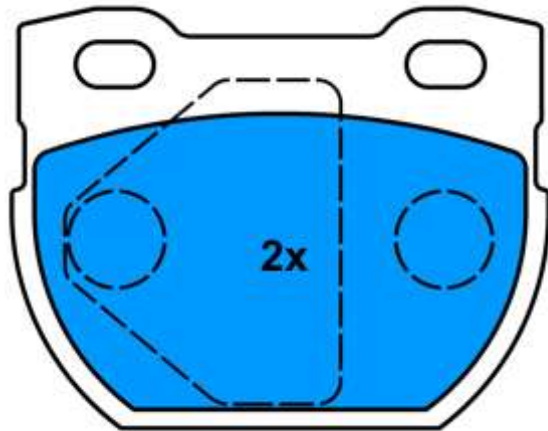

13.0460-6923.2 606923

Applications:

LAND ROVER DEFENDER (LD) (90-)

23471 14,5