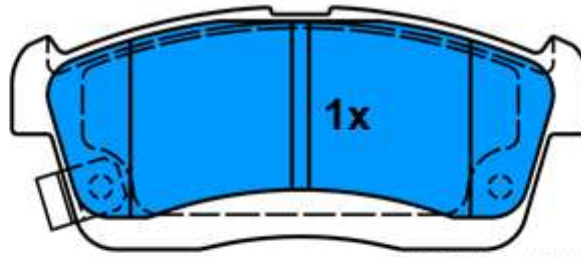

13.0460-5613.2 605613

Applications:

DAIHATSU CHARADE (GB) (03-07)
DAIHATSU CUORE (03-07)
DAIHATSU SIRION (05-)
DAIHATSU TREVIS (06-)

23507 15,0

23508 15,0

108,4 x 45,6

23509 15,0