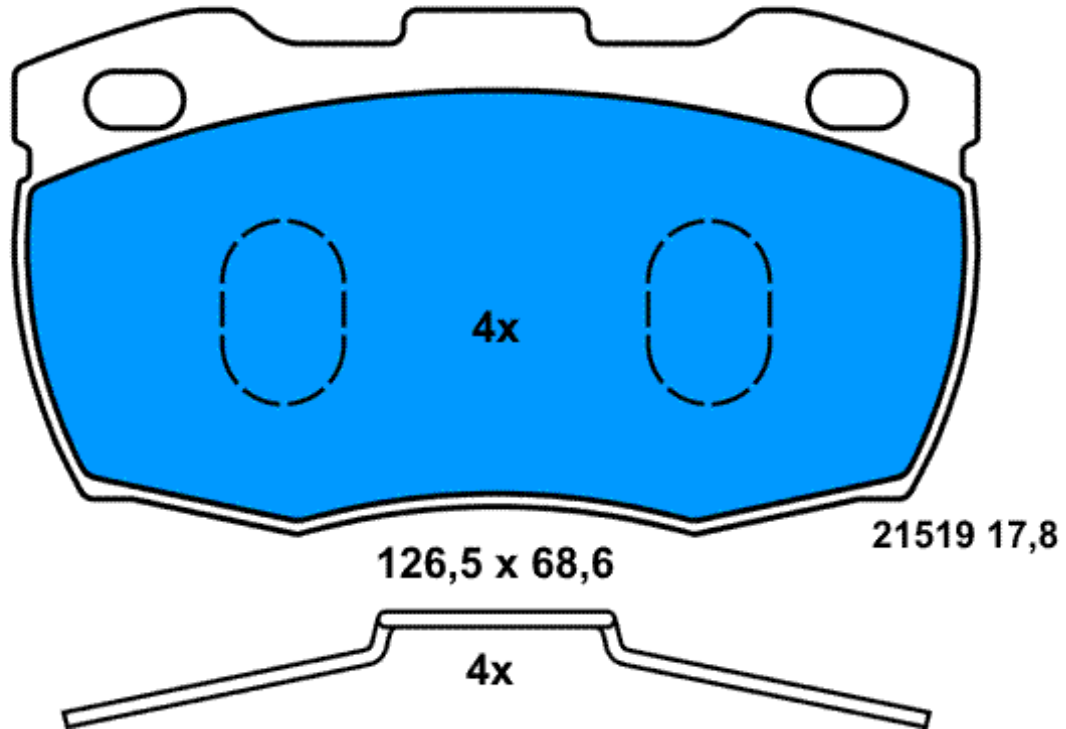

13.0460-6925.2 606925

Applications:

Classic PKW LAND ROVER DEFENDER (LD) (90-)