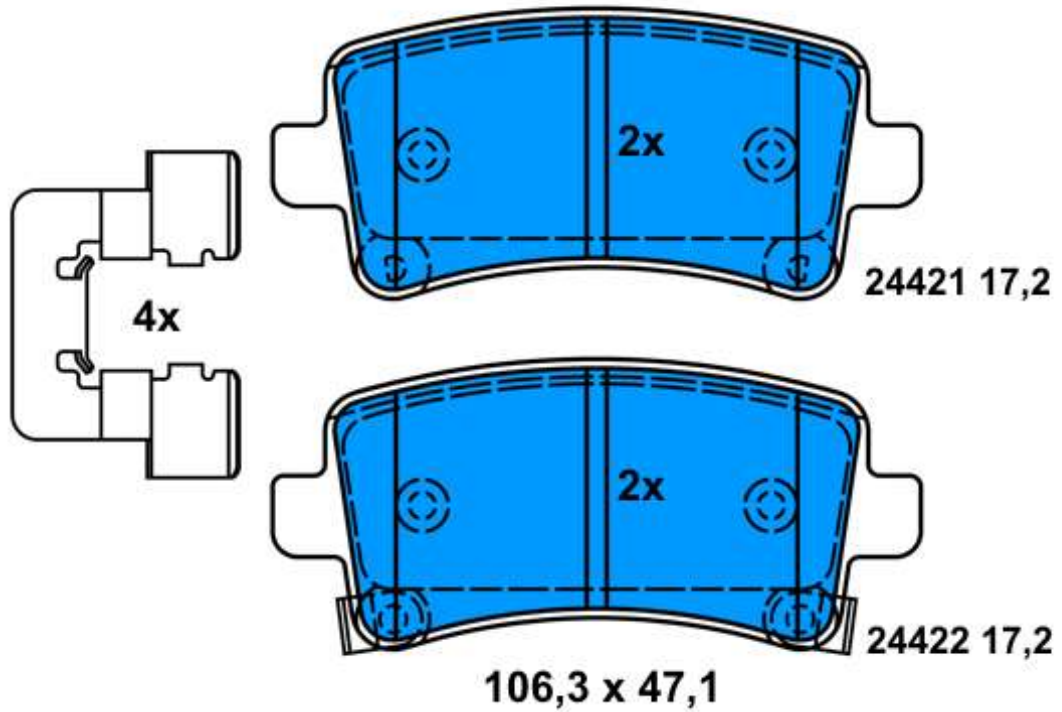

13.0460-2758.2 602758

Applications:

OPEL INSIGNIA / Vauxhall Insignia (08-)
OPEL INSIGNIA Sports Tourer / Vauxh. Insignia
SportsTourer (08-)