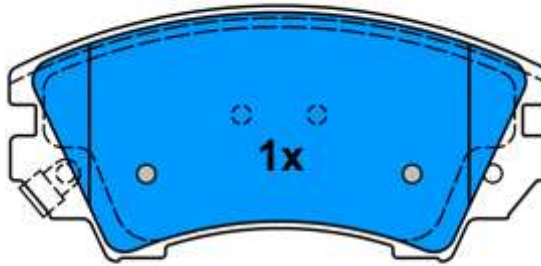

13.0460-5612.2 605612

24412 19,0

24413 19,0

2x

141,9 x 66,7

24414 19,0

Applications:

- SAAB 9-5 II (10-)
- OPEL INSIGNIA / Vauxhall Insignia (08-)
- OPEL INSIGNIA Sports Tourer / Vauxh. Insignia SportsTourer (08-)
- OPEL ZAFIRA III Tourer/ Vauxhall Zafira III Tourer (11-)