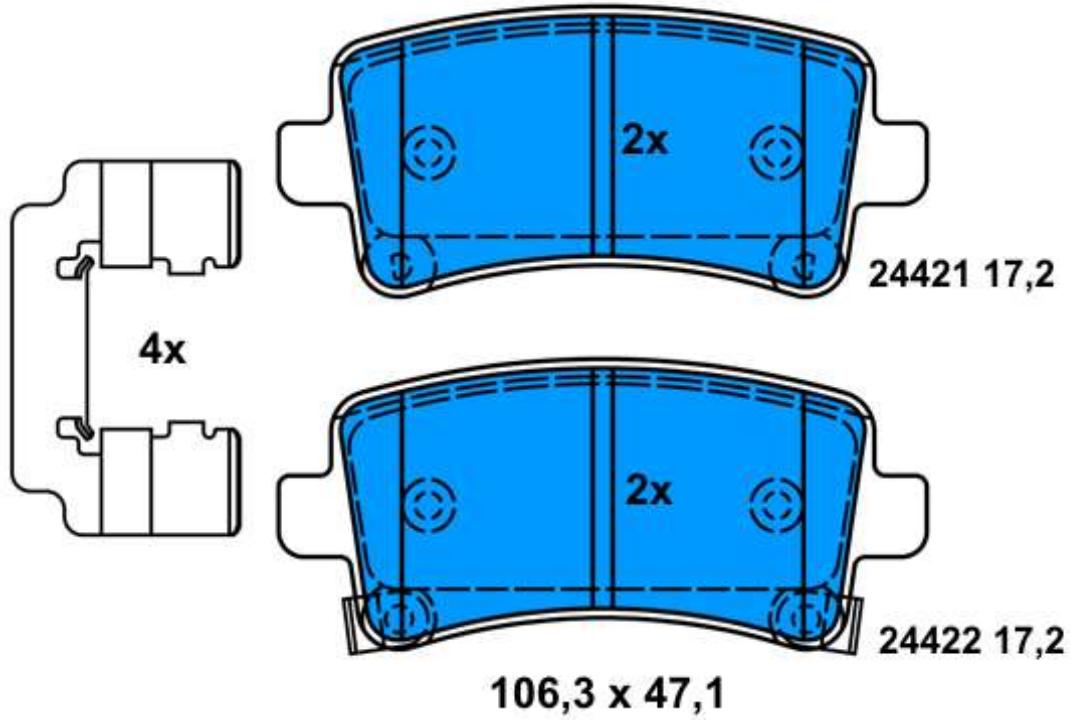

13.0460-2755.2 602755

Applications:

SAAB 9-5 II (10-)
OPEL INSIGNIA / Vauxhall Insignia (08-)
OPEL INSIGNIA Sports Tourer / Vauxh. Insignia
SportsTourer (08-)