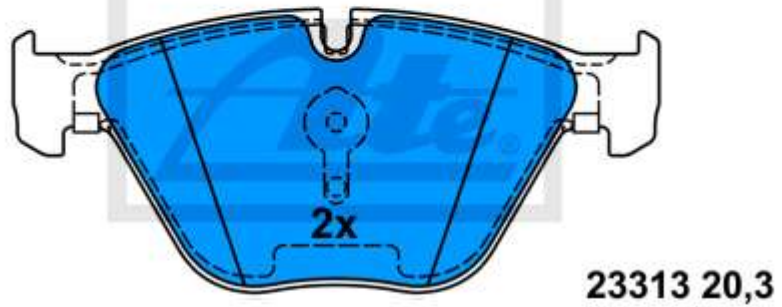

13.0460-2773.2 602773

Applications:

AUDI A8 (09-)

13.0460-7296.2 607296

Applications:

BMW 5 series/E60 Saloon (03-10)
BMW 5 series/E61 Touring (04-10)
BMW 6er Reihe/E63 Coupe (04-11)
BMW 6er Reihe/E64 Cabrio (04-11)