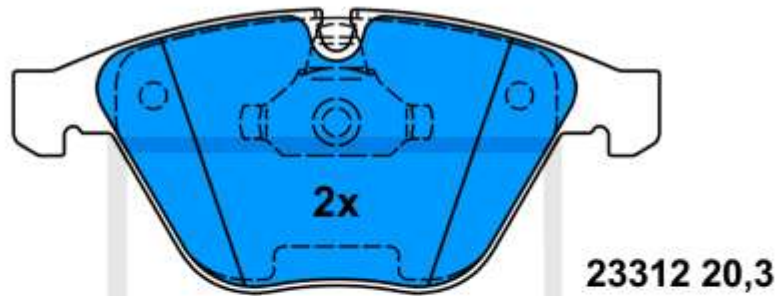

13.0460-2773.2 602773

Applications:

AUDI A8 (09-)

13.0460-7296.2 607296

Applications:

BMW 5 series/E60 Saloon (03-10)
BMW 5 series/E61 Touring (04-10)
BMW 6er Reihe/E63 Coupe (04-11)
BMW 6er Reihe/E64 Cabrio (04-11)