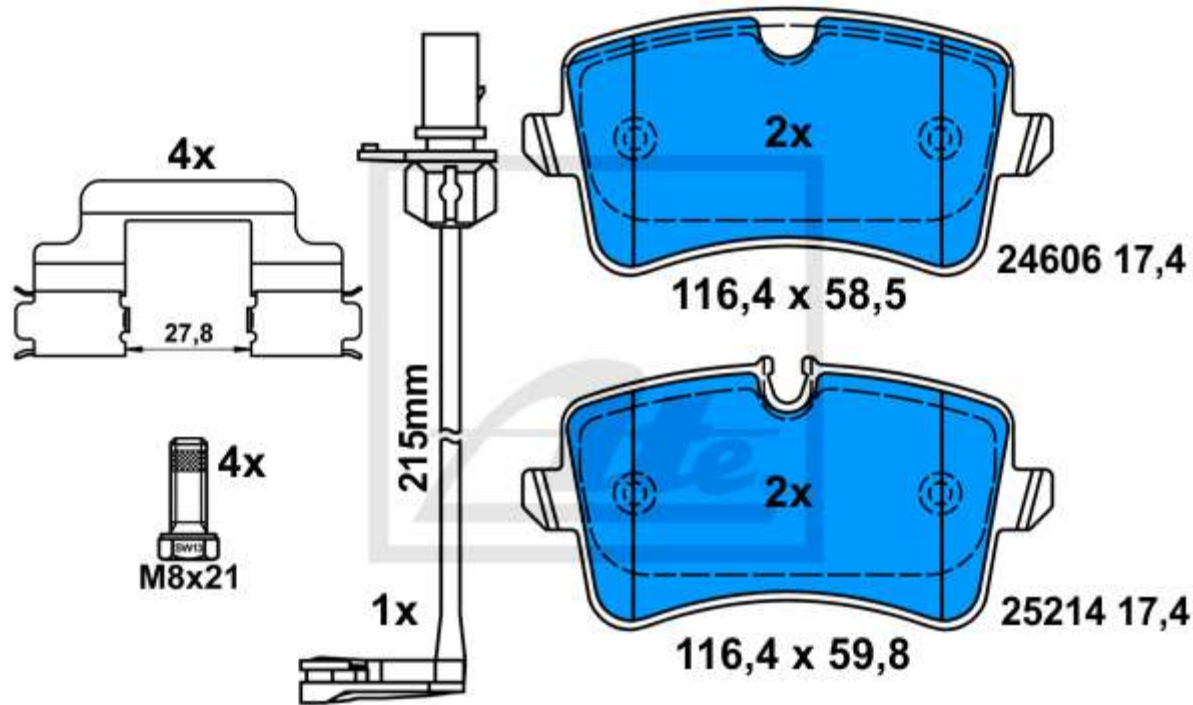

13.0460-2770.2 602770

Applications:

- AUDI A4 (B8) Avant (08-)
- AUDI A5 Convertible (09-)
- AUDI A6 (4G2/C7) Limousine (11-)
- AUDI A6 (4G5/C7) Avant (11-)
- AUDI A6 Allroad (12-)
- AUDI A7 Sportback (10-)
- PORSCHE MACAN (13-)