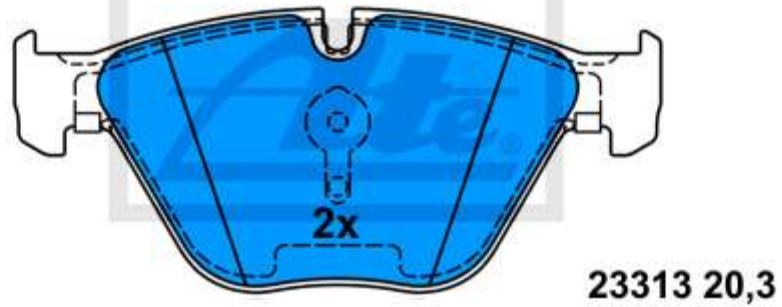

13.0460-2773.2 602773

Applications:

AUDI A8 (09-)

13.0460-7296.2 607296

Applications:

BMW 5 series/E60 Saloon (03-10)
BMW 5 series/E61 Touring (04-10)
BMW 6er Reihe/E63 Coupe (04-11)
BMW 6er Reihe/E64 Cabrio (04-11)