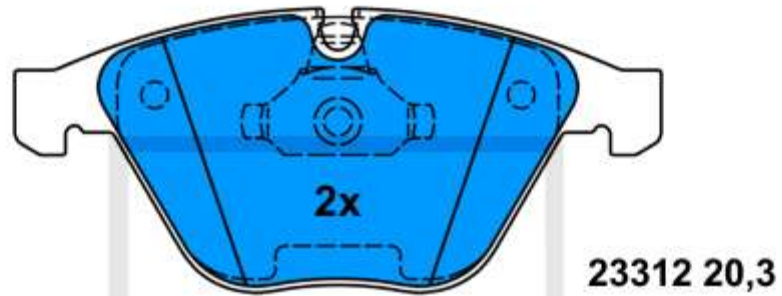

13.0460-2773.2 602773

Applications:

AUDI A8 (09-)

13.0460-7296.2 607296

Applications:

BMW 5 series/E60 Saloon (03-10)
BMW 5 series/E61 Touring (04-10)
BMW 6er Reihe/E63 Coupe (04-11)
BMW 6er Reihe/E64 Cabrio (04-11)