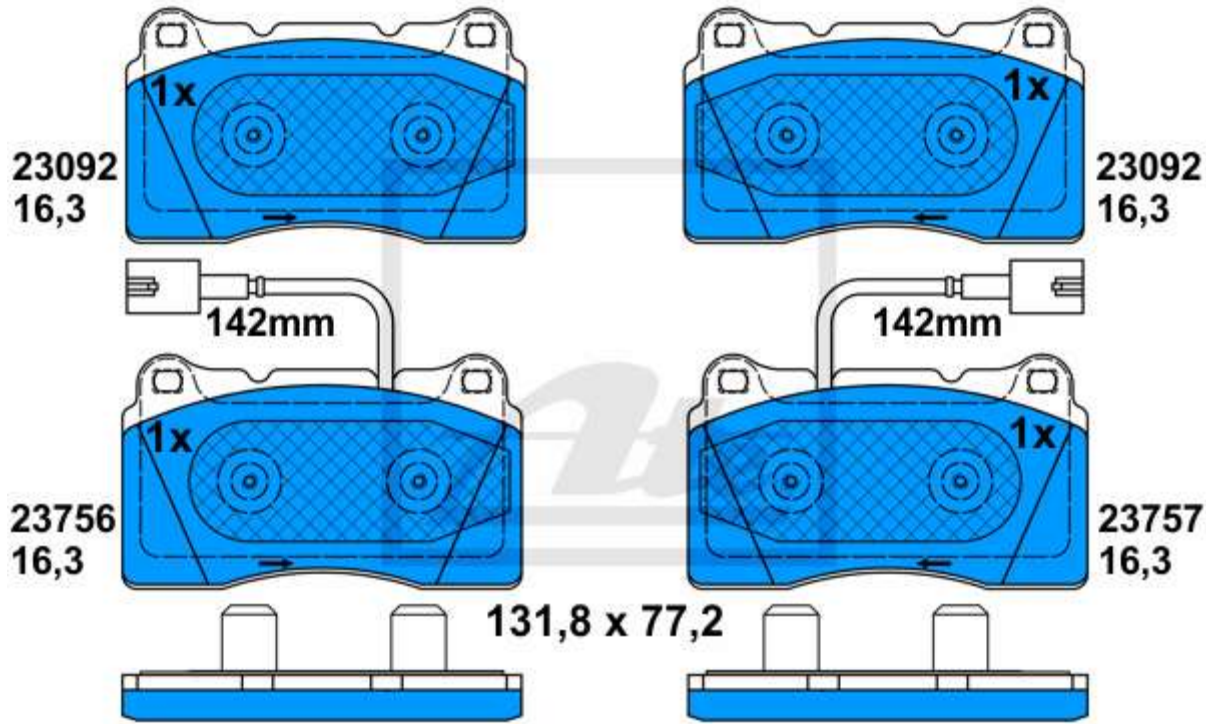

13.0460-4854.2 604854

Applications:
ALFA ROMEO GIULIETTA (10-)