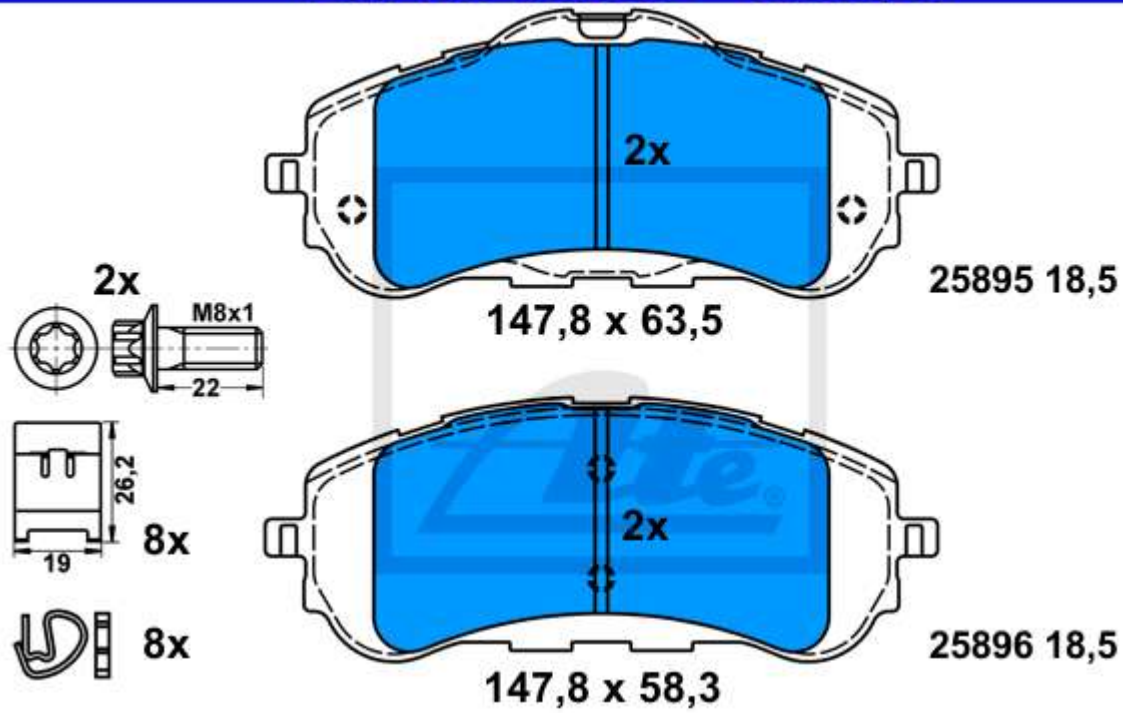

13.0460-3870.2 603870

Applications:

PEUGEOT 308 II (T9) (13-)
PEUGEOT 308 II SW (T9) (14-)