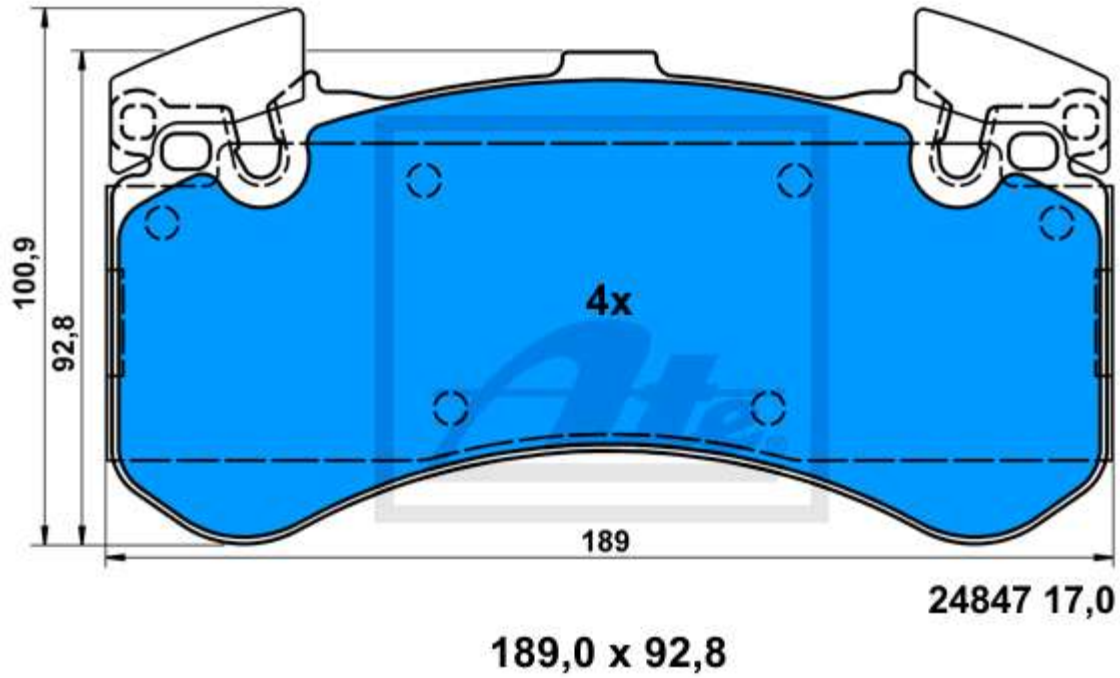

					<p>OE numbers per ATE pn.</p>	 <p>e.g. replaced pn. / miscellaneous</p>
---	---	---	---	---	-----------------------------------	--

SCV - Brake disc front

13.0460-4873.2 604873

Applications:

- AUDI A6 (4G2/C7) Limousine (11-)
- AUDI A6 (4G5/C7) Avant (11-)
- AUDI A7 Sportback (10-)
- AUDI A8 (09-)