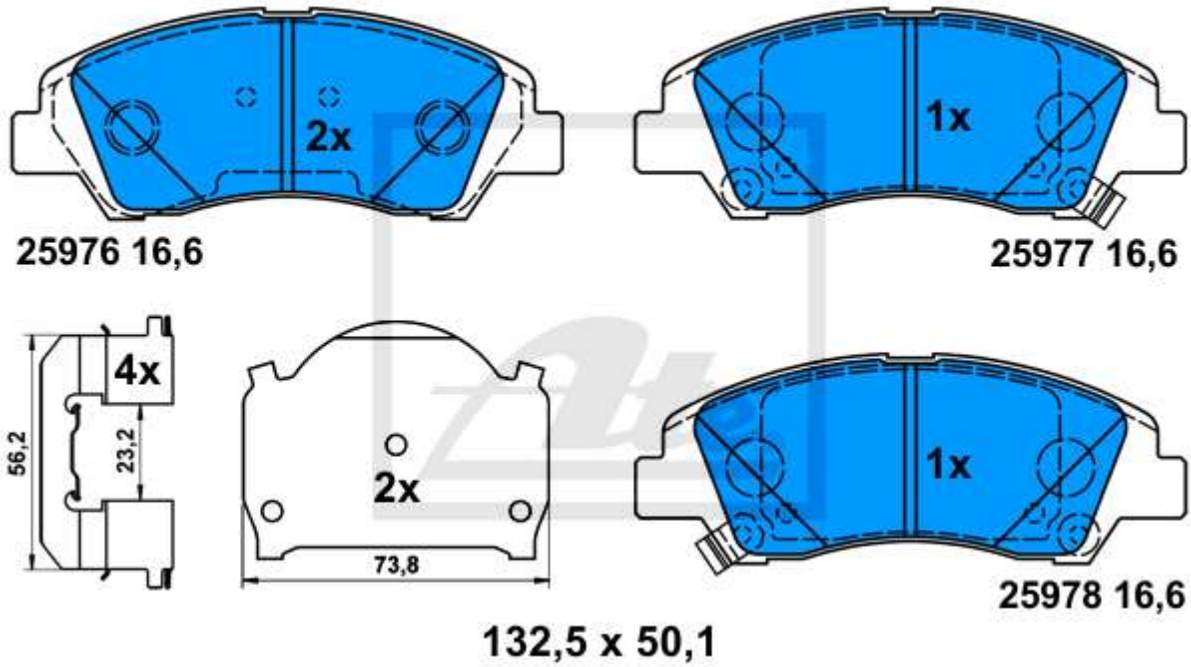

13.0460-5653.2 605653

Applications:
HYUNDAI i10 (13-)