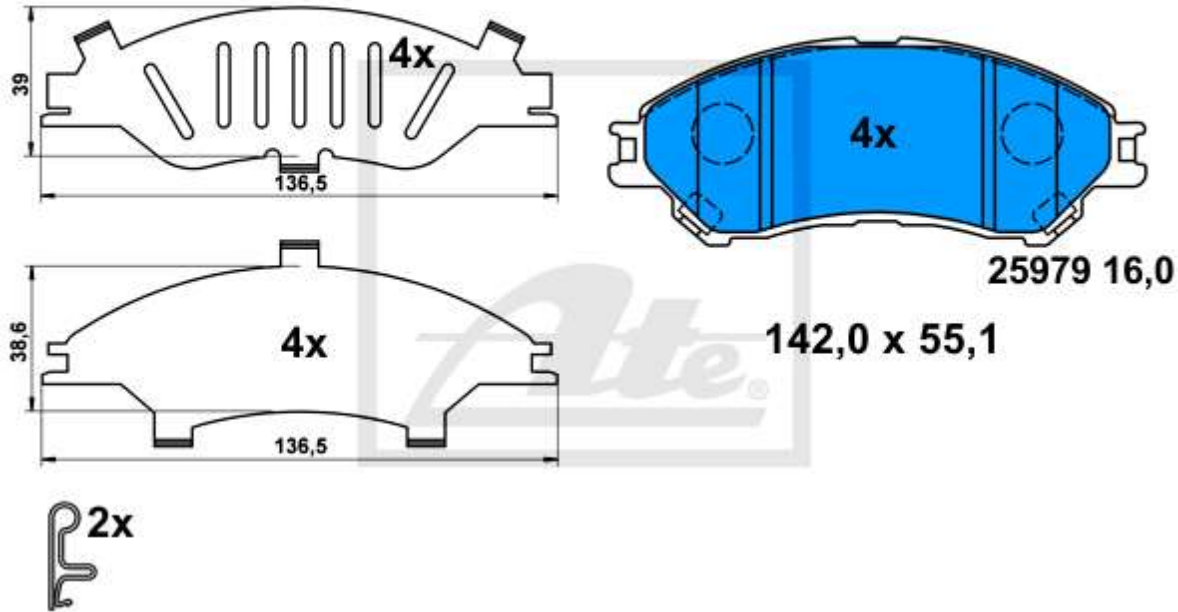

13.0460-5656.2 605656

Applications:

SUZUKI SX4 (13-)
SUZUKI VITARA (LY) (15-)