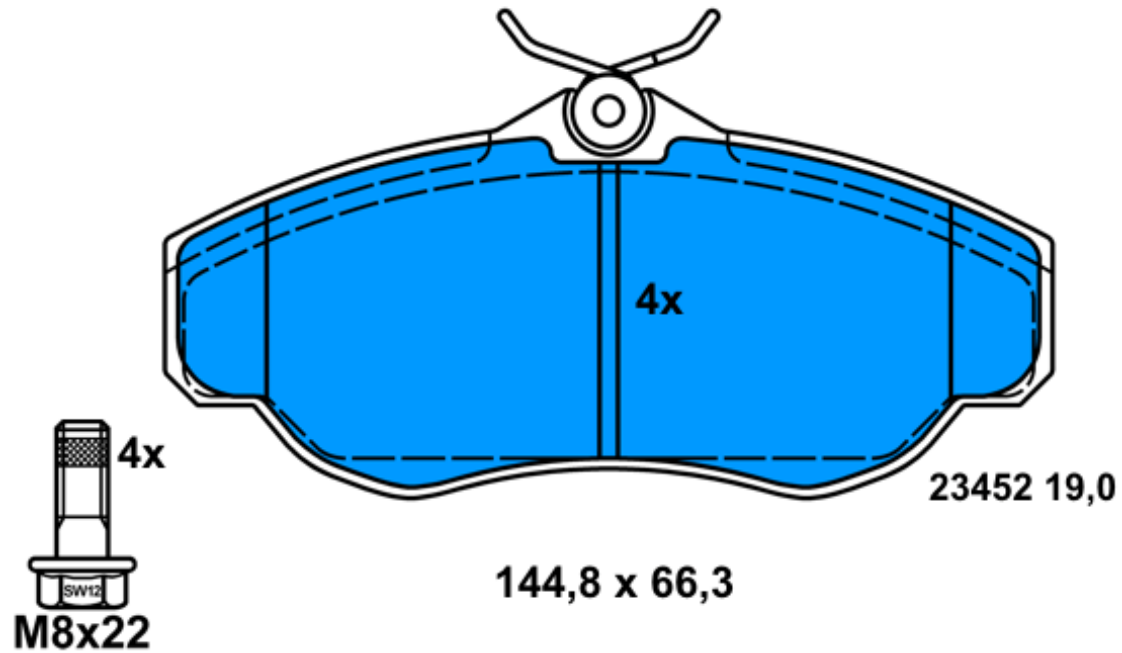

13.0460-2720.2 602720

Applications:

LAND ROVER DISCOVERY II (94-04)
LAND ROVER RANGE ROVER II (LP) (94-02)