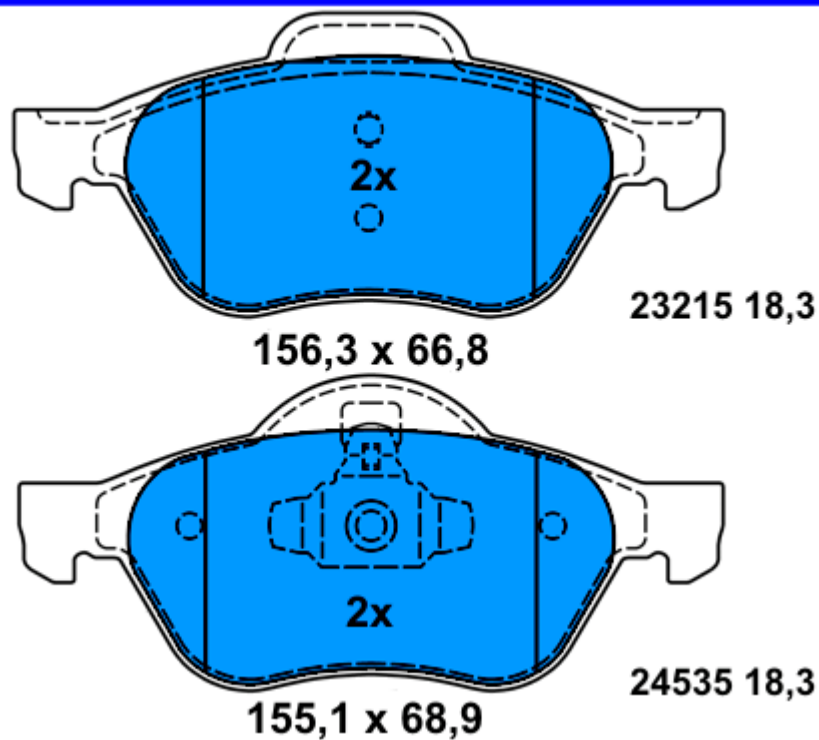

NEW ATE PAD ON STOCK

13.0460-7221.2 607221

General applications - Details see Detail List

RENAULT MEGANE II Coupe/Cabrio (EM_) (03-)
RENAULT MEGANE II Grandtour (KM_) (03-)
RENAULT MEGANE II Limousine 3/5-t?rig (BM/CM_) (02-)
RENAULT MEGANE II Limousine 4-t?rig (LM_) (03-)
RENAULT SCENIC II (JM_) (03-09)