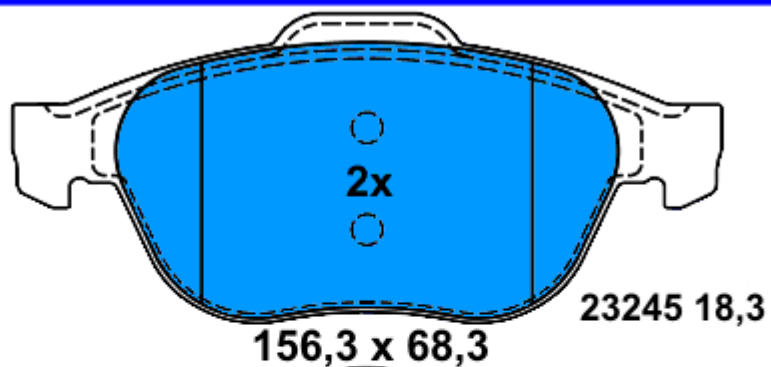

NEW ATE PAD ON STOCK

13.0460-7158.2 607158

General applications - Details see Detail List

RENAULT LAGUNA II Grandtour (KG_) (01-07)
RENAULT LAGUNA II Limousine (BG_) (01-07)