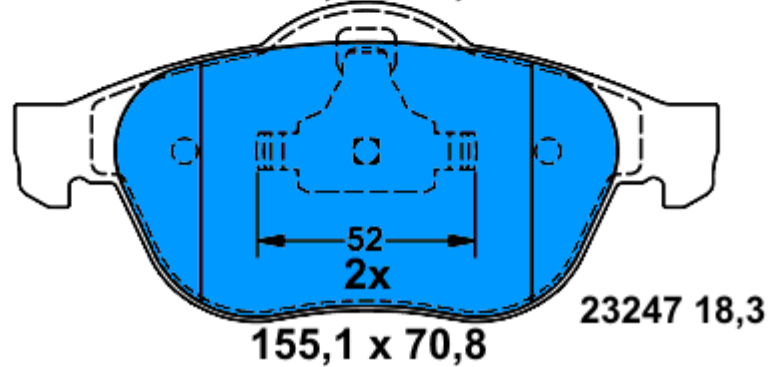

NEW ATE PAD ON STOCK

13.0460-7158.2 607158

General applications - Details see Detail List

RENAULT LAGUNA II Grandtour (KG_) (01-07)
RENAULT LAGUNA II Limousine (BG_) (01-07)