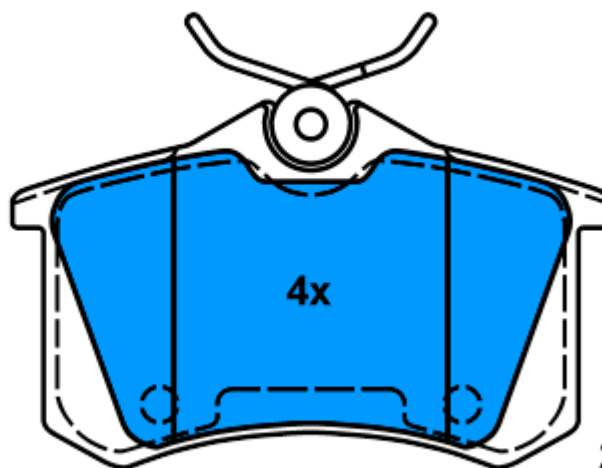

NEW ATE PAD ON STOCK

13.0460-7158.2 607158

General applications - Details see Detail List

RENAULT LAGUNA II Grandtour (KG_) (01-07)
RENAULT LAGUNA II Limousine (BG_) (01-07)

NEW ATE PAD ON STOCK

13.0460-2740.2 602740