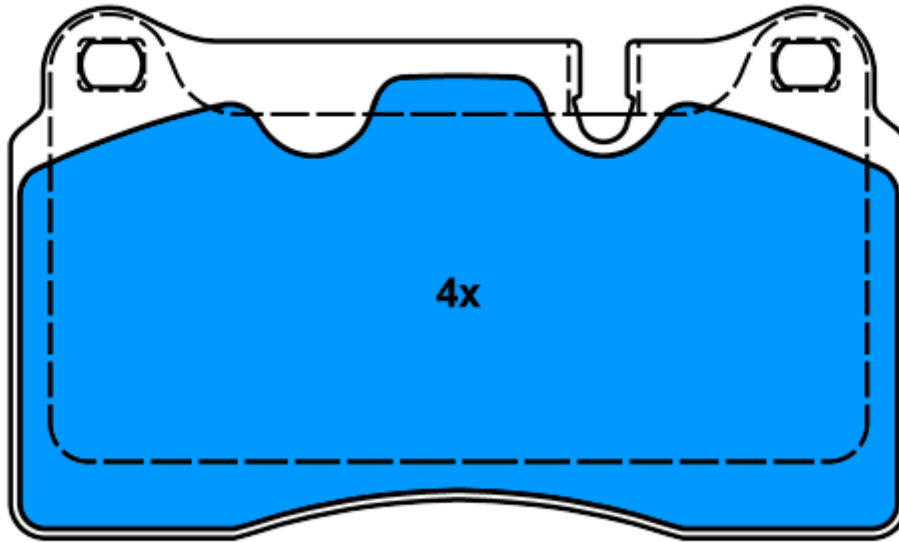

13.0460-4814.2 604814

**Applications:**

PORSCHE BOXSTER (986) (96-04)

114,0 x 78,0

13.0460-4837.2 604837

**Applications:**

LAND ROVER RANGE ROVER III (LM) (02-)  
LAND ROVER RANGE ROVER SPORT (05-)

131,6 x 77,3