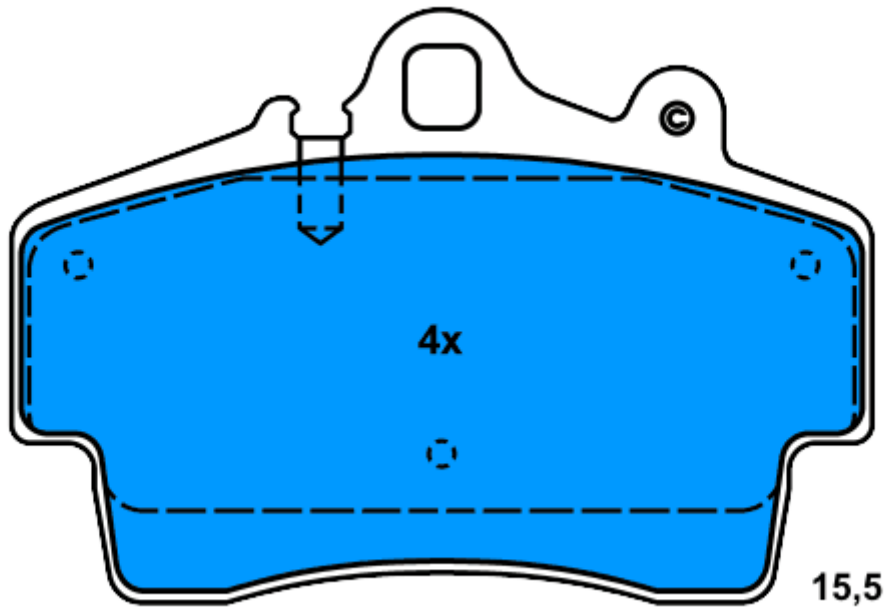

13.0460-4814.2 604814

**Applications:**

PORSCHE BOXSTER (986) (96-04)

114,0 x 78,0

13.0460-4837.2 604837

**Applications:**

LAND ROVER RANGE ROVER III (LM) (02-)  
LAND ROVER RANGE ROVER SPORT (05-)

131,6 x 77,3