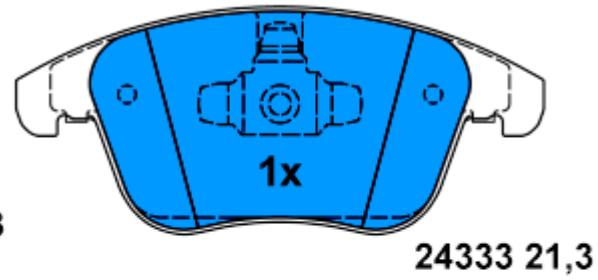

13.0460-7242.2 607242

Applications:

VOLKSWAGEN TIGUAN (07-)