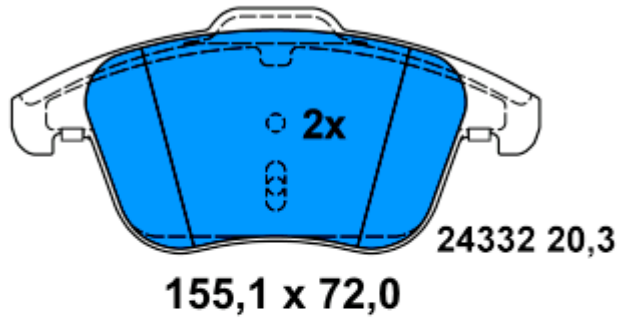

13.0460-7242.2 607242

Applications:

VOLKSWAGEN TIGUAN (07-)