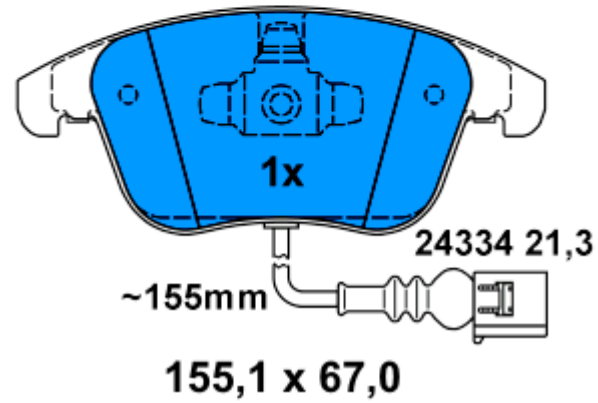

13.0460-7242.2 607242

Applications:

VOLKSWAGEN TIGUAN (07-)