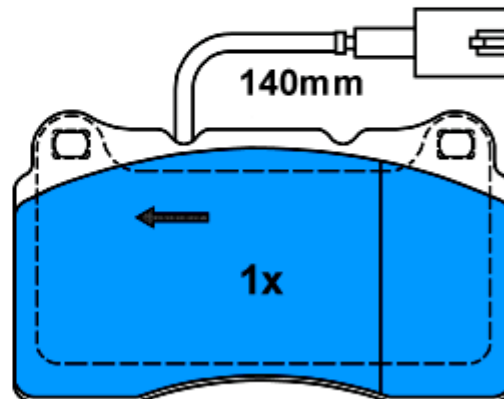

NEW ATE PAD ON STOCK

13.0460-4851.2 604851

23092 16,0

23092 16,0

131,8 x 77,2

23111 16,0

General applications - Details see Detail List

ALFA ROMEO 159 (05-)