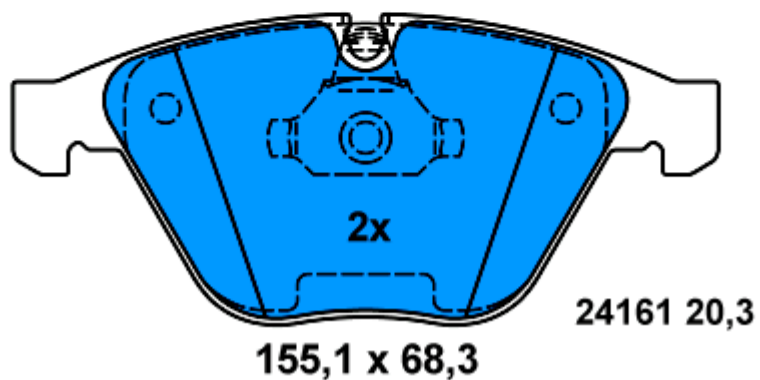

NEW ATE PAD ON STOCK

13.0460-7237.2 607237

General applications - Details see Detail List

- BMW 3er Reihe/E90 Limousine (05-)
- BMW 3er Reihe/E91 Touring (05-)
- BMW 3er Reihe/E92 Coupe (06-)
- BMW 3er Reihe/E93 Cabrio (07-)