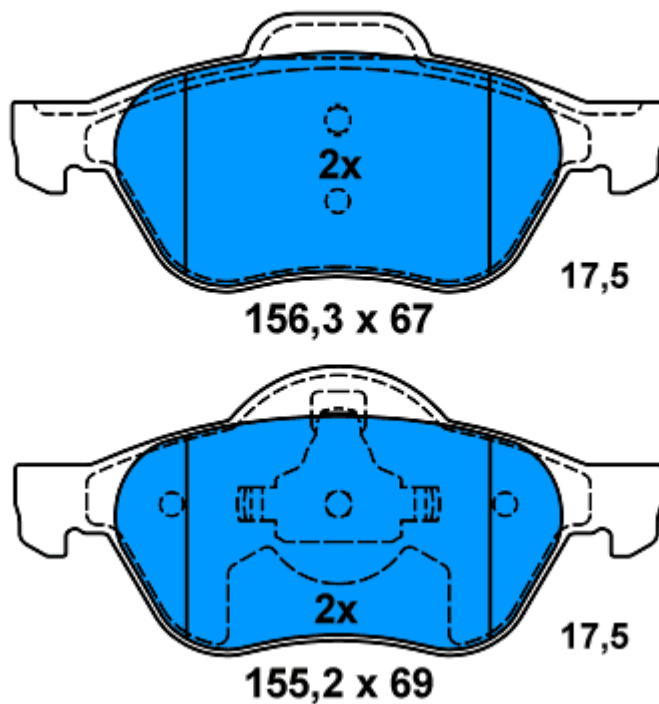

NEW ATE PAD ON STOCK

13.0460-7248.2 607248

General applications - Details see Detail List

RENAULT LAGUNA III Coupe (07-)
RENAULT LAGUNA III Grandtour (07-)
RENAULT LAGUNA III Limousine (07-)