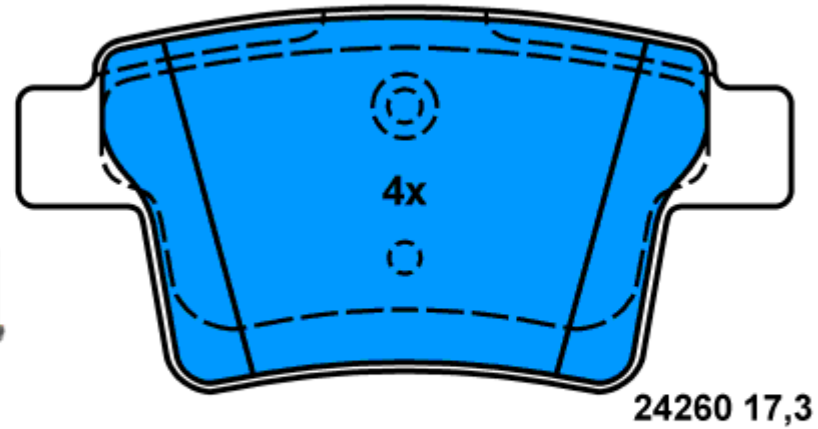

13.0460-3831.2 603831

Applications:

FORD MONDEO III (01-06)