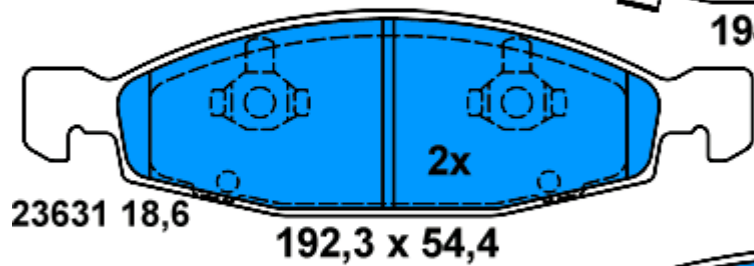

Applications:

JEEP GRAND CHEROKEE II (WJ,WG) (99-05)

Ate

13.0460-5884.2 605884

Applications:
MAZDA MPV II (99-05)

139 x 59

13.0460-5893.2 605893

Applications: