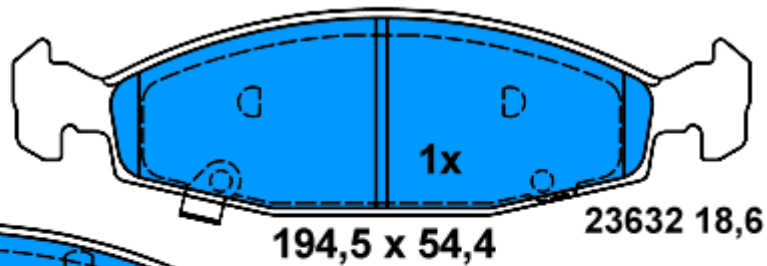

Applications:

JEEP GRAND CHEROKEE II (WJ,WG) (99-05)

Ate

13.0460-5884.2 605884

Applications:
MAZDA MPV II (99-05)

139 x 59

13.0460-5893.2 605893

Applications: