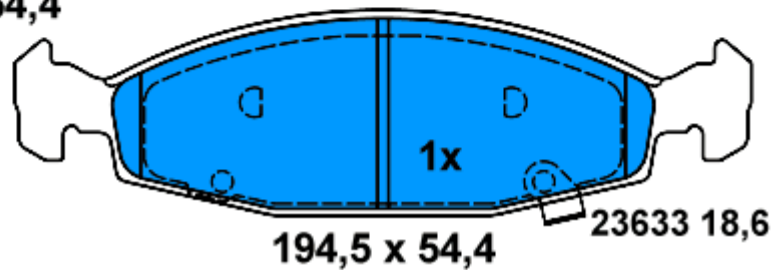

Applications:

JEEP GRAND CHEROKEE II (WJ,WG) (99-05)

Ate

13.0460-5884.2 605884

Applications:
MAZDA MPV II (99-05)

139 x 59

13.0460-5893.2 605893

Applications: