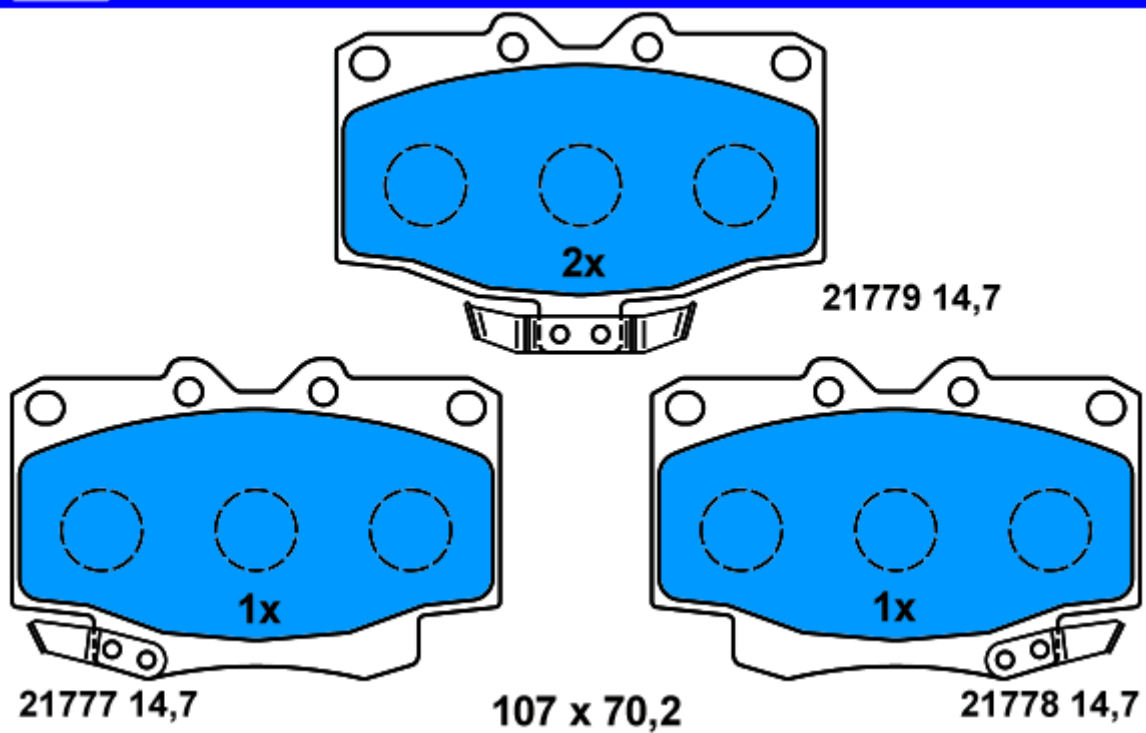

13.0460-5893.2 605893

Applications:

TOYOTA LAND CRUISER 70-75 (90-96)