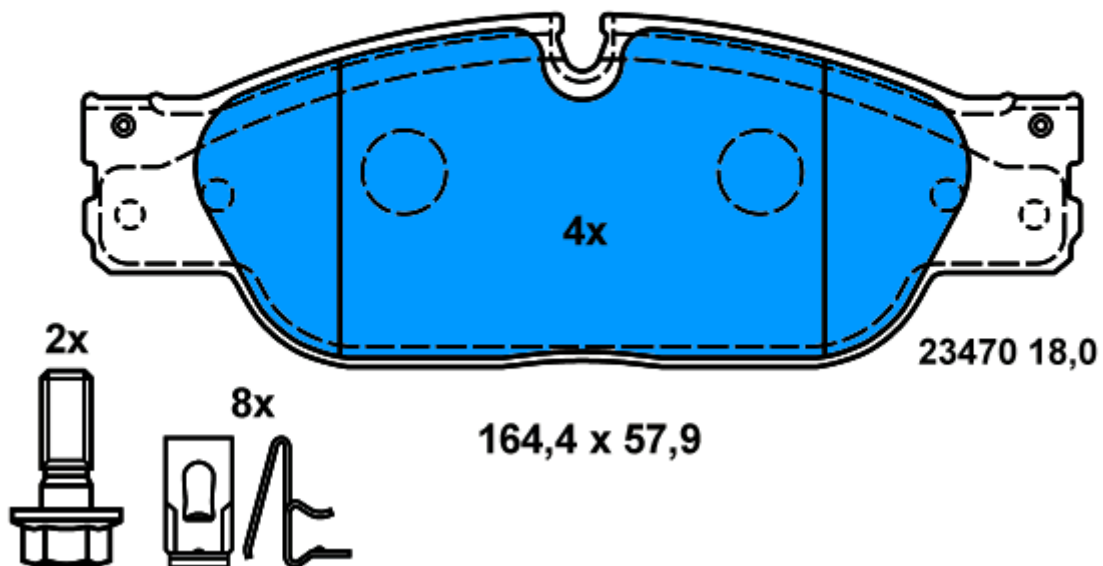

Ate

13.0460-2898.2 602898

Applications:

JAGUAR S-TYPE (CCX) (99-)