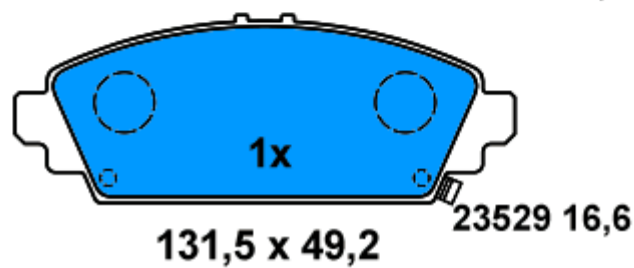

Ate

13.0460-5863.2 605863

Applications:

DAEWOO LACETTI (04-05)
CHEVROLET LACETTI (05-)
CHEVROLET NUBIRA (05-)
DAEWOO NUBIRA (99-05)

142,9 x 51,3

13.0460-5861.2 605861

Applications:

HONDA ACCORD (98-02)