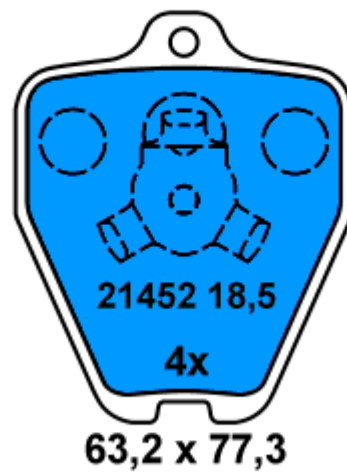

13.0460-2705.2 602705

Applications:
AUDI A4 (B5) (95-01)