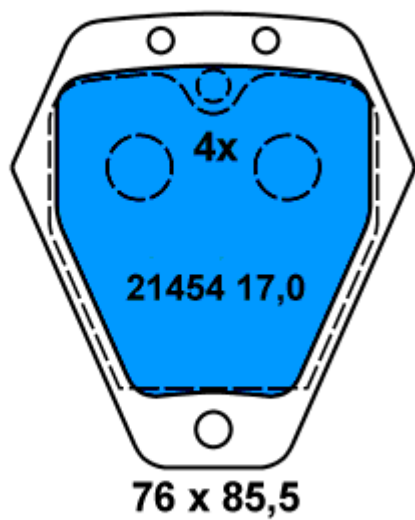

13.0460-2705.2 602705

Applications:
AUDI A4 (B5) (95-01)