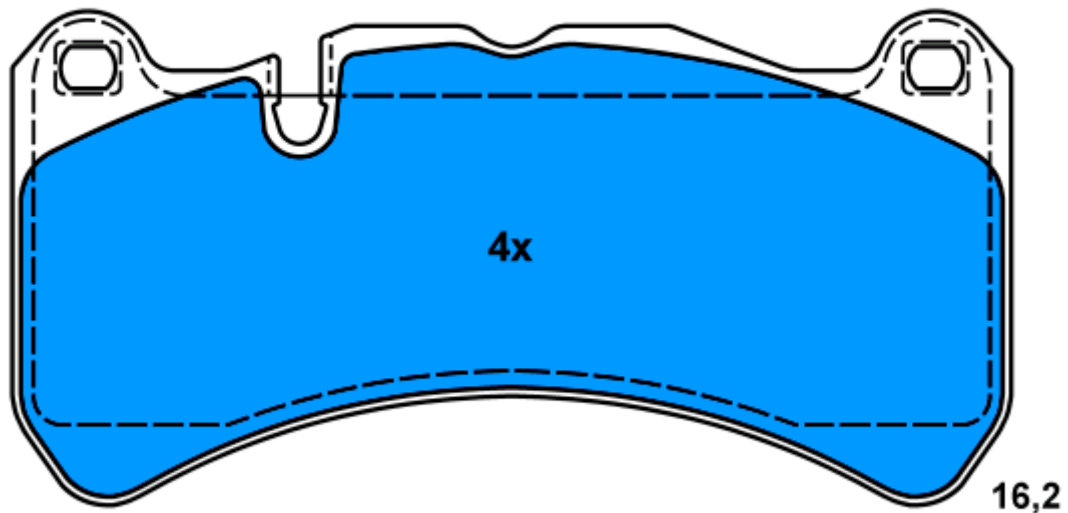

Ate

13.0460-4806.2 604806

Applications:

MERCEDES BENZ CLK-Klasse (A209) Cabrio (03-)
MERCEDES BENZ CLK-Klasse (C209) Coupe (02-)
MERCEDES BENZ SLK-Klasse (R171) (04-)