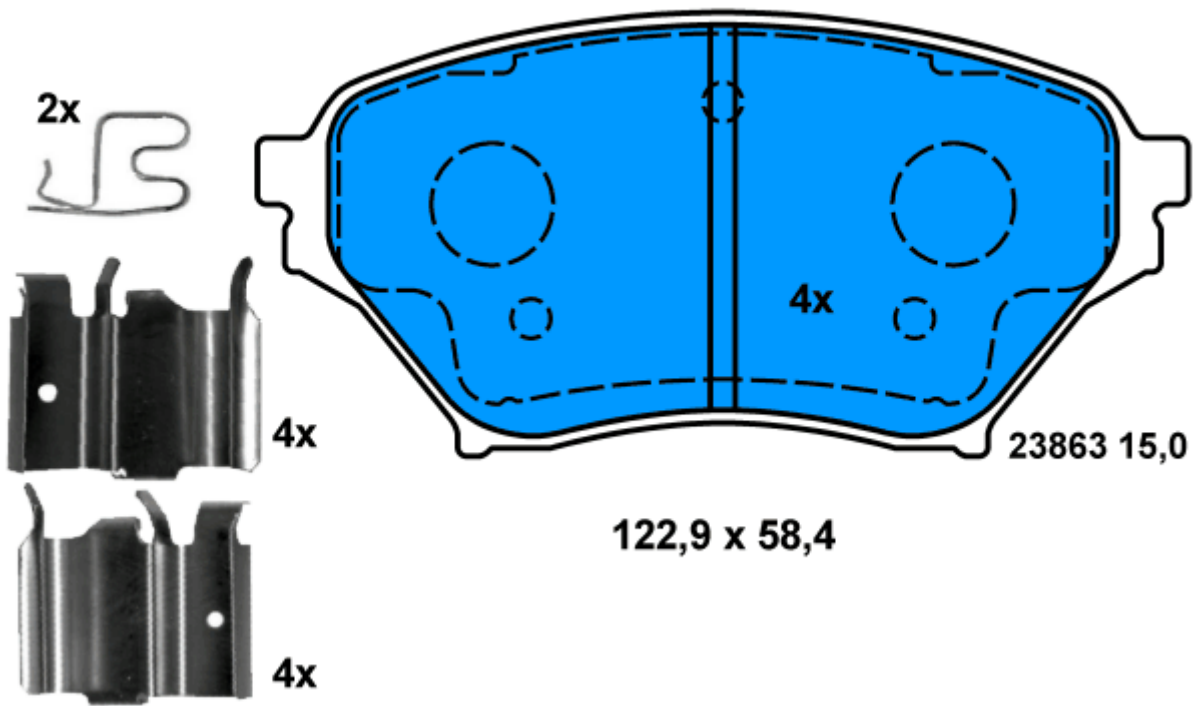

Ate

13.0460-5864.2 605864

Applications:

SUZUKI GRAND VITARA (98-)

116,4 x 45,7

Ate

13.0460-5867.2 605867

Applications:
MAZDA MX-5 (98-05)