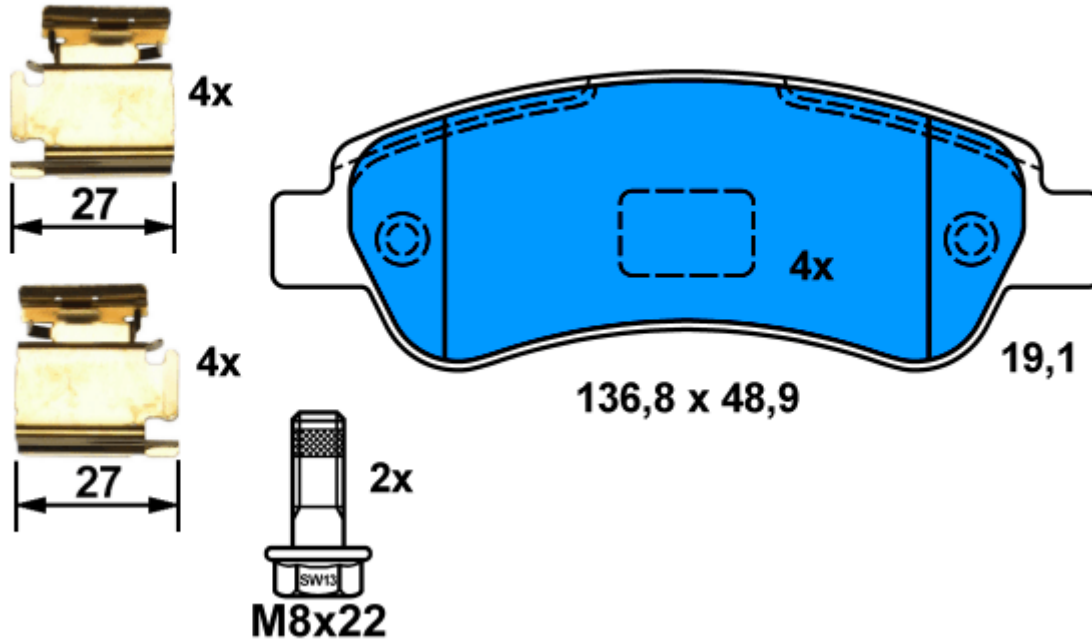

Ate

13.0460-4812.2 604812

Applications:

PEUGEOT BOXER (06-)
FIAT DUCATO (06-)
CITROEN JUMPER (06-)