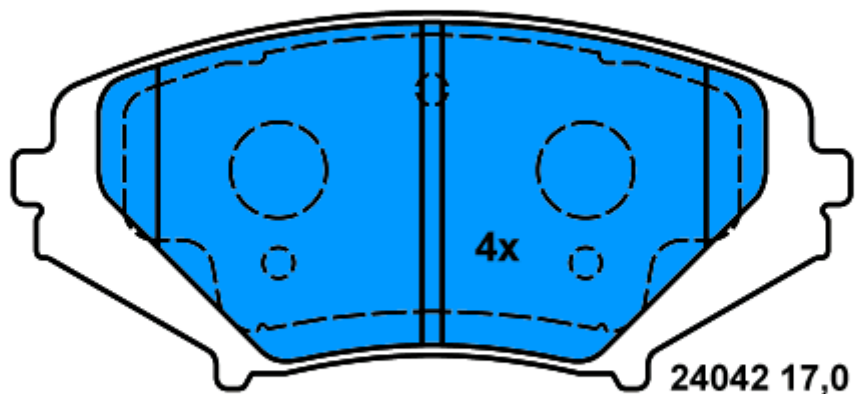

Ate

13.0460-5877.2 605877

Applications:

MAZDA RX-8 (03-)

137,9 x 62